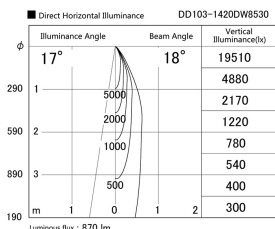

Item no. DD103-1420DW8530

Series Name: Versa R-G, Antiglare

Dark Mirror Reflector

Installation	Recessed mount
Type	Versa R-G, Antiglare
Fixture wattage	13.4W
Beam angle	18 deg.
Color Temp.	3000K
CRI	Ra>80
Luminous	872 lm
Body	Die-cast aluminum alloy
Body finish	N/A
Trim finish	White
Reflector finish	Dark Mirror
IP Rate	IP20
Light source	COB module
Input Voltage	AC220~240V
Dimming Type	Non-Dimmable
Certificate	CE, CCC
Cut Hole	100mm