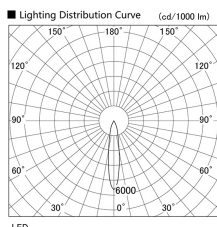

Item no. DD103-1420DW8530

Series Name: Versa R-G, Antiglare

Dark Mirror Reflector

Installation	Recessed mount
Type	Versa R-G, Antiglare
Fixture wattage	13.4W
Beam angle	18 deg.
Color Temp.	3000K
CRI	Ra>80
Luminous	872 lm
Body	Die-cast aluminum alloy
Body finish	N/A
Trim finish	White
Reflector finish	Dark Mirror
IP Rate	IP20
Light source	COB module
Input Voltage	AC220~240V
Dimming Type	Non-Dimmable
Certificate	CE, CCC
Cut Hole	100mm