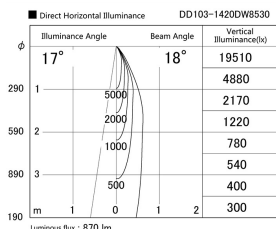

Item no. DD103-1420DW8530

Series Name: Versa R-G, Antiglare

Dark Mirror Reflector

Installation	Recessed mount
Type	
Fixture wattage	13.4W
Beam angle	18 deg.
Color Temp.	3000K
CRI	Ra>80
Luminous	872 lm
Body	Die-cast aluminum alloy
Body finish	N/A
Trim finish	White
Reflector finish	Dark Mirror
IP Rate	IP20
Light source	COB module
Input Voltage	AC220~240V
Dimming Type	Non-Dimmable
Certificate	CE, CCC
Cut Hole	100mm