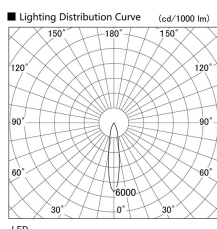

Item no. DD103-1420DW8530

Series Name: Versa R-G, Antiglare

Dark Mirror Reflector

Installation	Recessed mount
Type	
Fixture wattage	13.4W
Beam angle	18 deg.
Color Temp.	3000K
CRI	Ra>80
Luminous	872 lm
Body	Die-cast aluminum alloy
Body finish	N/A
Trim finish	White
Reflector finish	Dark Mirror
IP Rate	IP20
Light source	COB module
Input Voltage	AC220~240V
Dimming Type	Non-Dimmable
Certificate	CE, CCC
Cut Hole	100mm