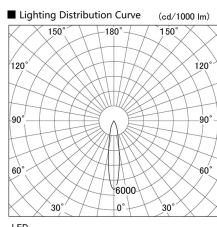

Item no. DD103-1420DW8535

Series Name: Versa R-G, Antiglare

Dark Mirror Reflector

Installation	Recessed mount
Type	
Fixture wattage	13.4W
Beam angle	18 deg.
Color Temp.	3500K
CRI	Ra>80
Luminous	890 lm
Body	Die-cast aluminum alloy
Body finish	N/A
Trim finish	White
Reflector finish	Dark Mirror
IP Rate	IP20
Light source	COB module
Input Voltage	AC220~240V
Dimming Type	Non-Dimmable
Certificate	CE, CCC
Cut Hole	100mm