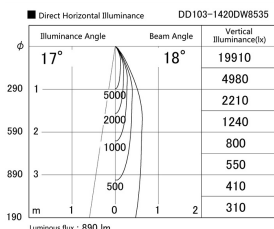

Item no. DD103-1420DW8535

Series Name: Versa R-G, Antiglare

Dark Mirror Reflector

Installation	Recessed mount
Type	
Fixture wattage	13.4W
Beam angle	18 deg.
Color Temp.	3500K
CRI	Ra>80
Luminous	890 lm
Body	Die-cast aluminum alloy
Body finish	N/A
Trim finish	White
Reflector finish	Dark Mirror
IP Rate	IP20
Light source	COB module
Input Voltage	AC220~240V
Dimming Type	Non-Dimmable
Certificate	CE, CCC
Cut Hole	100mm