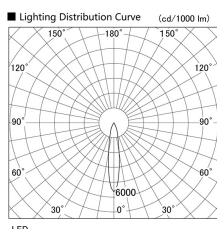

Item no. DD103-1420DW8540

Series Name: Versa R-G, Antiglare

Dark Mirror Reflector

Installation	Recessed mount
Type	Versa R-G, Antiglare
Fixture wattage	13.4W
Beam angle	18 deg.
Color Temp.	4000K
CRI	Ra>85
Luminous	898 lm
Body	Die-cast aluminum alloy
Body finish	N/A
Trim finish	White
Reflector finish	Dark Mirror
IP Rate	IP20
Light source	COB module
Input Voltage	AC220~240V
Dimming Type	Non-Dimmable
Certificate	CE, CCC
Cut Hole	100mm