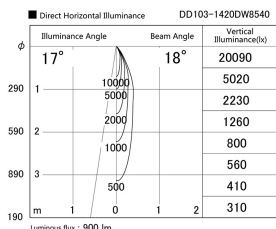

Item no. DD103-1420DW8540

Series Name: Versa R-G, Antiglare

Dark Mirror Reflector

Installation	Recessed mount
Type	Versa R-G, Antiglare
Fixture wattage	13.4W
Beam angle	18 deg.
Color Temp.	4000K
CRI	Ra>85
Luminous	898 lm
Body	Die-cast aluminum alloy
Body finish	N/A
Trim finish	White
Reflector finish	Dark Mirror
IP Rate	IP20
Light source	COB module
Input Voltage	AC220~240V
Dimming Type	Non-Dimmable
Certificate	CE, CCC
Cut Hole	100mm