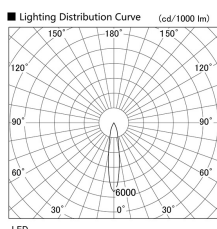

Item no. DD103-1420DW8540

Series Name: Versa R-G, Antiglare

Dark Mirror Reflector

Installation	Recessed mount
Type	
Fixture wattage	13.4W
Beam angle	18 deg.
Color Temp.	4000K
CRI	Ra>85
Luminous	898 lm
Body	Die-cast aluminum alloy
Body finish	N/A
Trim finish	White
Reflector finish	Dark Mirror
IP Rate	IP20
Light source	COB module
Input Voltage	AC220~240V
Dimming Type	Non-Dimmable
Certificate	CE, CCC
Cut Hole	100mm