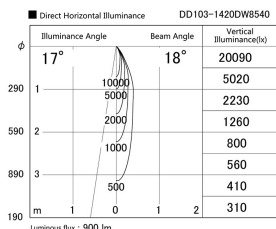

Item no. DD103-1420DW8540

Series Name: Versa R-G, Antiglare

Dark Mirror Reflector

Installation	Recessed mount
Type	
Fixture wattage	13.4W
Beam angle	18 deg.
Color Temp.	4000K
CRI	Ra>85
Luminous	898 lm
Body	Die-cast aluminum alloy
Body finish	N/A
Trim finish	White
Reflector finish	Dark Mirror
IP Rate	IP20
Light source	COB module
Input Voltage	AC220~240V
Dimming Type	Non-Dimmable
Certificate	CE, CCC
Cut Hole	100mm