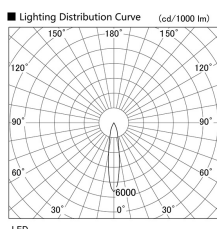

Item no. DD103-1420DW9027

Series Name: Versa R-G, Antiglare

Dark Mirror Reflector

Installation	Recessed mount
Type	
Fixture wattage	13.4W
Beam angle	18 deg.
Color Temp.	2700K
CRI	Ra>85
Luminous	761 lm
Body	Die-cast aluminum alloy
Body finish	N/A
Trim finish	White
Reflector finish	Dark Mirror
IP Rate	IP20
Light source	COB module
Input Voltage	AC220~240V
Dimming Type	Non-Dimmable
Certificate	CE, CCC
Cut Hole	100mm