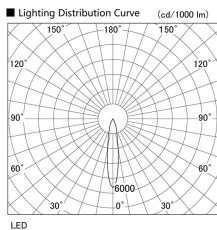

Item no. DD103-1420DW9027

Series Name: Versa R-G, Antiglare

Dark Mirror Reflector

Installation	Recessed mount
Type	Versa R-G, Antiglare
Fixture wattage	13.4W
Beam angle	18 deg.
Color Temp.	2700K
CRI	Ra>85
Luminous	761 lm
Body	Die-cast aluminum alloy
Body finish	N/A
Trim finish	White
Reflector finish	Dark Mirror
IP Rate	IP20
Light source	COB module
Input Voltage	AC220~240V
Dimming Type	Non-Dimmable
Certificate	CE, CCC
Cut Hole	100mm