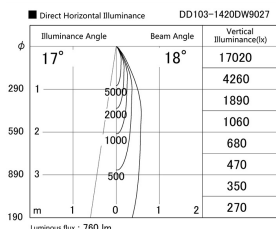

Item no. DD103-1420DW9027

Series Name: Versa R-G, Antiglare

Dark Mirror Reflector

Installation	Recessed mount
Type	
Fixture wattage	13.4W
Beam angle	18 deg.
Color Temp.	2700K
CRI	Ra>85
Luminous	761 lm
Body	Die-cast aluminum alloy
Body finish	N/A
Trim finish	White
Reflector finish	Dark Mirror
IP Rate	IP20
Light source	COB module
Input Voltage	AC220~240V
Dimming Type	Non-Dimmable
Certificate	CE, CCC
Cut Hole	100mm