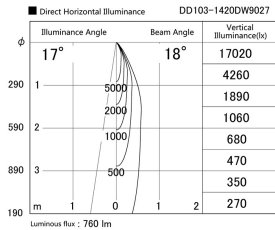

Item no. DD103-1420DW9027

Series Name: Versa R-G, Antiglare

Dark Mirror Reflector

Installation	Recessed mount
Type	Versa R-G, Antiglare
Fixture wattage	13.4W
Beam angle	18 deg.
Color Temp.	2700K
CRI	Ra>85
Luminous	761 lm
Body	Die-cast aluminum alloy
Body finish	N/A
Trim finish	White
Reflector finish	Dark Mirror
IP Rate	IP20
Light source	COB module
Input Voltage	AC220~240V
Dimming Type	Non-Dimmable
Certificate	CE, CCC
Cut Hole	100mm