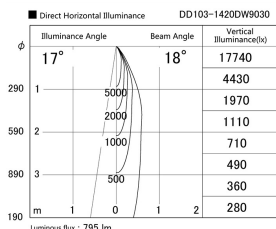

Item no. DD103-1420DW9030

Series Name: Versa R-G, Antiglare

Dark Mirror Reflector

Installation	Recessed mount
Type	Versa R-G, Antiglare
Fixture wattage	13.4W
Beam angle	18 deg.
Color Temp.	3000K
CRI	Ra>85
Luminous	793 lm
Body	Die-cast aluminum alloy
Body finish	N/A
Trim finish	White
Reflector finish	Dark Mirror
IP Rate	IP20
Light source	COB module
Input Voltage	AC220~240V
Dimming Type	Non-Dimmable
Certificate	CE, CCC
Cut Hole	100mm