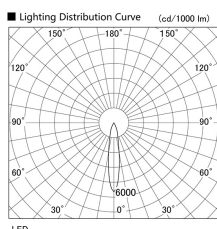

Item no. DD103-1420DW9030

Series Name: Versa R-G, Antiglare

Dark Mirror Reflector

Installation	Recessed mount
Type	Versa R-G, Antiglare
Fixture wattage	13.4W
Beam angle	18 deg.
Color Temp.	3000K
CRI	Ra>85
Luminous	793 lm
Body	Die-cast aluminum alloy
Body finish	N/A
Trim finish	White
Reflector finish	Dark Mirror
IP Rate	IP20
Light source	COB module
Input Voltage	AC220~240V
Dimming Type	Non-Dimmable
Certificate	CE, CCC
Cut Hole	100mm