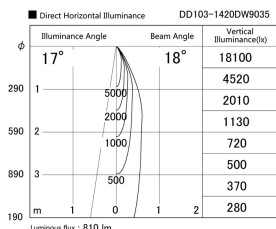

Item no. DD103-1420DW9035

Series Name: Versa R-G, Antiglare

Dark Mirror Reflector

Installation	Recessed mount
Type	
Fixture wattage	13.4W
Beam angle	18 deg.
Color Temp.	3500K
CRI	Ra>85
Luminous	809 lm
Body	Die-cast aluminum alloy
Body finish	N/A
Trim finish	White
Reflector finish	Dark Mirror
IP Rate	IP20
Light source	COB module
Input Voltage	AC220~240V
Dimming Type	Non-Dimmable
Certificate	CE, CCC
Cut Hole	100mm