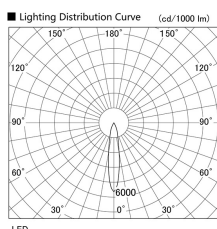

Item no. DD103-1420DW9035

Series Name: Versa R-G, Antiglare

Dark Mirror Reflector

Installation	Recessed mount
Type	
Fixture wattage	13.4W
Beam angle	18 deg.
Color Temp.	3500K
CRI	Ra>85
Luminous	809 lm
Body	Die-cast aluminum alloy
Body finish	N/A
Trim finish	White
Reflector finish	Dark Mirror
IP Rate	IP20
Light source	COB module
Input Voltage	AC220~240V
Dimming Type	Non-Dimmable
Certificate	CE, CCC
Cut Hole	100mm