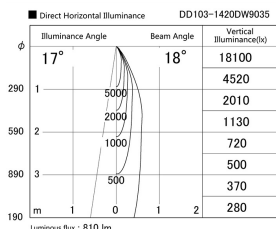

Item no. DD103-1420DW9035

Series Name: Versa R-G, Antiglare

Dark Mirror Reflector

Installation	Recessed mount
Type	Versa R-G, Antiglare
Fixture wattage	13.4W
Beam angle	18 deg.
Color Temp.	3500K
CRI	Ra>85
Luminous	809 lm
Body	Die-cast aluminum alloy
Body finish	N/A
Trim finish	White
Reflector finish	Dark Mirror
IP Rate	IP20
Light source	COB module
Input Voltage	AC220~240V
Dimming Type	Non-Dimmable
Certificate	CE, CCC
Cut Hole	100mm