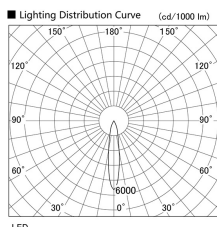

Item no. DD103-1420DW9035

Series Name: Versa R-G, Antiglare

Dark Mirror Reflector

Installation	Recessed mount
Type	Versa R-G, Antiglare
Fixture wattage	13.4W
Beam angle	18 deg.
Color Temp.	3500K
CRI	Ra>85
Luminous	809 lm
Body	Die-cast aluminum alloy
Body finish	N/A
Trim finish	White
Reflector finish	Dark Mirror
IP Rate	IP20
Light source	COB module
Input Voltage	AC220~240V
Dimming Type	Non-Dimmable
Certificate	CE, CCC
Cut Hole	100mm