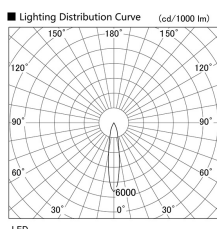

Item no. DD103-1420DW9040

Series Name: Versa R-G, Antiglare

Dark Mirror Reflector

Installation	Recessed mount
Type	
Fixture wattage	13.4W
Beam angle	18 deg.
Color Temp.	4000K
CRI	Ra>90
Luminous	817 lm
Body	Die-cast aluminum alloy
Body finish	N/A
Trim finish	White
Reflector finish	Dark Mirror
IP Rate	IP20
Light source	COB module
Input Voltage	AC220~240V
Dimming Type	Non-Dimmable
Certificate	CE, CCC
Cut Hole	100mm