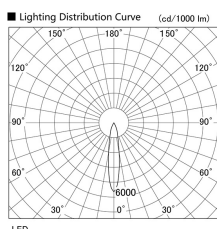

Item no. DD103-1420DW9040

Series Name: Versa R-G, Antiglare

Dark Mirror Reflector

Installation	Recessed mount
Type	Versa R-G, Antiglare
Fixture wattage	13.4W
Beam angle	18 deg.
Color Temp.	4000K
CRI	Ra>90
Luminous	817 lm
Body	Die-cast aluminum alloy
Body finish	N/A
Trim finish	White
Reflector finish	Dark Mirror
IP Rate	IP20
Light source	COB module
Input Voltage	AC220~240V
Dimming Type	Non-Dimmable
Certificate	CE, CCC
Cut Hole	100mm