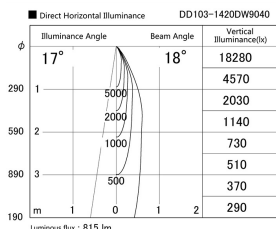

Item no. DD103-1420DW9040

Series Name: Versa R-G, Antiglare

Dark Mirror Reflector

Installation	Recessed mount
Type	
Fixture wattage	13.4W
Beam angle	18 deg.
Color Temp.	4000K
CRI	Ra>90
Luminous	817 lm
Body	Die-cast aluminum alloy
Body finish	N/A
Trim finish	White
Reflector finish	Dark Mirror
IP Rate	IP20
Light source	COB module
Input Voltage	AC220~240V
Dimming Type	Non-Dimmable
Certificate	CE, CCC
Cut Hole	100mm