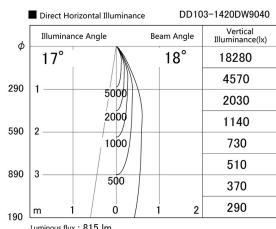

Item no. DD103-1420DW9040

Series Name: Versa R-G, Antiglare

Dark Mirror Reflector

Installation	Recessed mount
Type	Versa R-G, Antiglare
Fixture wattage	13.4W
Beam angle	18 deg.
Color Temp.	4000K
CRI	Ra>90
Luminous	817 lm
Body	Die-cast aluminum alloy
Body finish	N/A
Trim finish	White
Reflector finish	Dark Mirror
IP Rate	IP20
Light source	COB module
Input Voltage	AC220~240V
Dimming Type	Non-Dimmable
Certificate	CE, CCC
Cut Hole	100mm