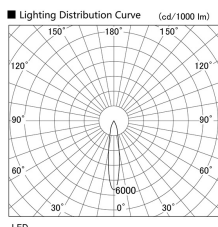

Item no. DD103-1420MW8527

Series Name: Versa R-G, Antiglare

Installation	Recessed mount
Type	
Fixture wattage	13.4W
Beam angle	18 deg.
Color Temp.	2700K
CRI	Ra>80
Luminous	844 lm
Body	Die-cast aluminum alloy
Body finish	N/A
Trim finish	White
Reflector finish	Mirror
IP Rate	IP20
Light source	COB module
Input Voltage	AC220~240V
Dimming Type	Non-Dimmable
Certificate	CE, CCC
Cut Hole	100mm