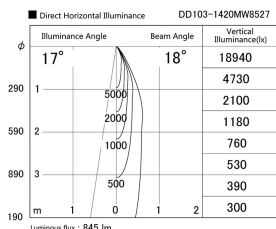

Item no. DD103-1420MW8527

Series Name: Versa R-G, Antiglare

Installation	Recessed mount
Type	Versa R-G, Antiglare
Fixture wattage	13.4W
Beam angle	18 deg.
Color Temp.	2700K
CRI	Ra>80
Luminous	844 lm
Body	Die-cast aluminum alloy
Body finish	N/A
Trim finish	White
Reflector finish	Mirror
IP Rate	IP20
Light source	COB module
Input Voltage	AC220~240V
Dimming Type	Non-Dimmable
Certificate	CE, CCC
Cut Hole	100mm