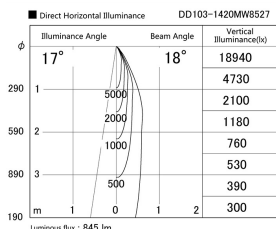

Item no. DD103-1420MW8527

Series Name: Versa R-G, Antiglare

Installation	Recessed mount
Type	
Fixture wattage	13.4W
Beam angle	18 deg.
Color Temp.	2700K
CRI	Ra>80
Luminous	844 lm
Body	Die-cast aluminum alloy
Body finish	N/A
Trim finish	White
Reflector finish	Mirror
IP Rate	IP20
Light source	COB module
Input Voltage	AC220~240V
Dimming Type	Non-Dimmable
Certificate	CE, CCC
Cut Hole	100mm