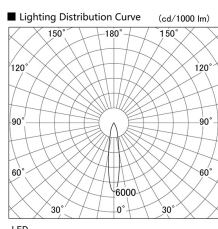

Item no. DD103-1420MW8527

Series Name: Versa R-G, Antiglare

Installation	Recessed mount
Type	Versa R-G, Antiglare
Fixture wattage	13.4W
Beam angle	18 deg.
Color Temp.	2700K
CRI	Ra>80
Luminous	844 lm
Body	Die-cast aluminum alloy
Body finish	N/A
Trim finish	White
Reflector finish	Mirror
IP Rate	IP20
Light source	COB module
Input Voltage	AC220~240V
Dimming Type	Non-Dimmable
Certificate	CE, CCC
Cut Hole	100mm