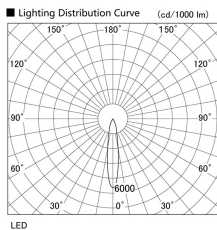

Item no. DD103-1420MW8530

Series Name: Versa R-G, Antiglare

Installation	Recessed mount
Type	Versa R-G, Antiglare
Fixture wattage	13.4W
Beam angle	18 deg.
Color Temp.	3000K
CRI	Ra>80
Luminous	879 lm
Body	Die-cast aluminum alloy
Body finish	N/A
Trim finish	White
Reflector finish	Mirror
IP Rate	IP20
Light source	COB module
Input Voltage	AC220~240V
Dimming Type	Non-Dimmable
Certificate	CE, CCC
Cut Hole	100mm