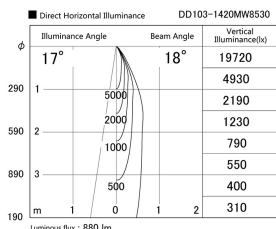

Item no. DD103-1420MW8530

Series Name: Versa R-G, Antiglare

Installation	Recessed mount
Type	
Fixture wattage	13.4W
Beam angle	18 deg.
Color Temp.	3000K
CRI	Ra>80
Luminous	879 lm
Body	Die-cast aluminum alloy
Body finish	N/A
Trim finish	White
Reflector finish	Mirror
IP Rate	IP20
Light source	COB module
Input Voltage	AC220~240V
Dimming Type	Non-Dimmable
Certificate	CE, CCC
Cut Hole	100mm