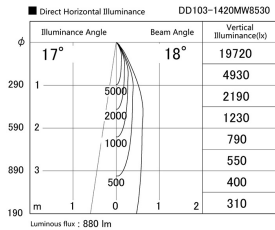

Item no. DD103-1420MW8530

Series Name: Versa R-G, Antiglare

Installation	Recessed mount
Type	Versa R-G, Antiglare
Fixture wattage	13.4W
Beam angle	18 deg.
Color Temp.	3000K
CRI	Ra>80
Luminous	879 lm
Body	Die-cast aluminum alloy
Body finish	N/A
Trim finish	White
Reflector finish	Mirror
IP Rate	IP20
Light source	COB module
Input Voltage	AC220~240V
Dimming Type	Non-Dimmable
Certificate	CE, CCC
Cut Hole	100mm