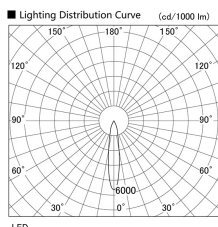

Item no. DD103-1420MW8530

Series Name: Versa R-G, Antiglare

Installation	Recessed mount
Type	
Fixture wattage	13.4W
Beam angle	18 deg.
Color Temp.	3000K
CRI	Ra>80
Luminous	879 lm
Body	Die-cast aluminum alloy
Body finish	N/A
Trim finish	White
Reflector finish	Mirror
IP Rate	IP20
Light source	COB module
Input Voltage	AC220~240V
Dimming Type	Non-Dimmable
Certificate	CE, CCC
Cut Hole	100mm