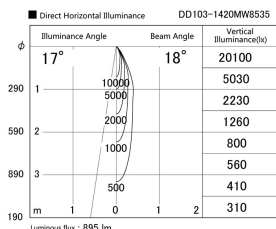

Item no. DD103-1420MW8535

Series Name: Versa R-G, Antiglare

Installation	Recessed mount
Type	
Fixture wattage	13.4W
Beam angle	18 deg.
Color Temp.	3500K
CRI	Ra>80
Luminous	896 lm
Body	Die-cast aluminum alloy
Body finish	N/A
Trim finish	White
Reflector finish	Mirror
IP Rate	IP20
Light source	COB module
Input Voltage	AC220~240V
Dimming Type	Non-Dimmable
Certificate	CE, CCC
Cut Hole	100mm