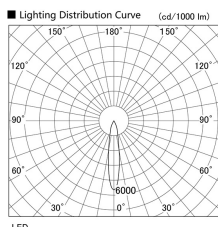

Item no. DD103-1420MW8535

Series Name: Versa R-G, Antiglare

Installation	Recessed mount
Type	
Fixture wattage	13.4W
Beam angle	18 deg.
Color Temp.	3500K
CRI	Ra>80
Luminous	896 lm
Body	Die-cast aluminum alloy
Body finish	N/A
Trim finish	White
Reflector finish	Mirror
IP Rate	IP20
Light source	COB module
Input Voltage	AC220~240V
Dimming Type	Non-Dimmable
Certificate	CE, CCC
Cut Hole	100mm