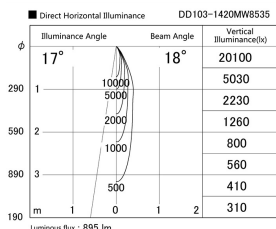

Item no. DD103-1420MW8535

Series Name: Versa R-G, Antiglare

Installation	Recessed mount
Type	Versa R-G, Antiglare
Fixture wattage	13.4W
Beam angle	18 deg.
Color Temp.	3500K
CRI	Ra>80
Luminous	896 lm
Body	Die-cast aluminum alloy
Body finish	N/A
Trim finish	White
Reflector finish	Mirror
IP Rate	IP20
Light source	COB module
Input Voltage	AC220~240V
Dimming Type	Non-Dimmable
Certificate	CE, CCC
Cut Hole	100mm