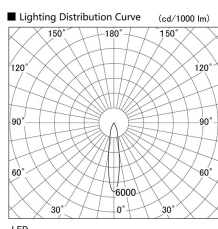

Item no. DD103-1420MW8535

Series Name: Versa R-G, Antiglare

Installation	Recessed mount
Type	Versa R-G, Antiglare
Fixture wattage	13.4W
Beam angle	18 deg.
Color Temp.	3500K
CRI	Ra>80
Luminous	896 lm
Body	Die-cast aluminum alloy
Body finish	N/A
Trim finish	White
Reflector finish	Mirror
IP Rate	IP20
Light source	COB module
Input Voltage	AC220~240V
Dimming Type	Non-Dimmable
Certificate	CE, CCC
Cut Hole	100mm