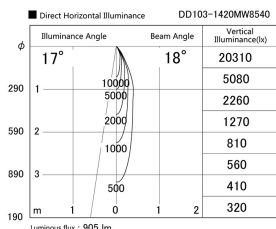

Item no. DD103-1420MW8540

Series Name: Versa R-G, Antiglare

Installation	Recessed mount
Type	Versa R-G, Antiglare
Fixture wattage	13.4W
Beam angle	18 deg.
Color Temp.	4000K
CRI	Ra>85
Luminous	905 lm
Body	Die-cast aluminum alloy
Body finish	N/A
Trim finish	White
Reflector finish	Mirror
IP Rate	IP20
Light source	COB module
Input Voltage	AC220~240V
Dimming Type	Non-Dimmable
Certificate	CE, CCC
Cut Hole	100mm