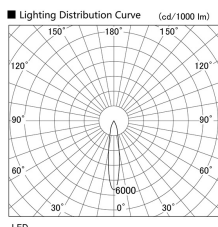

Item no. DD103-1420MW8540

Series Name: Versa R-G, Antiglare

Installation	Recessed mount
Type	Versa R-G, Antiglare
Fixture wattage	13.4W
Beam angle	18 deg.
Color Temp.	4000K
CRI	Ra>85
Luminous	905 lm
Body	Die-cast aluminum alloy
Body finish	N/A
Trim finish	White
Reflector finish	Mirror
IP Rate	IP20
Light source	COB module
Input Voltage	AC220~240V
Dimming Type	Non-Dimmable
Certificate	CE, CCC
Cut Hole	100mm