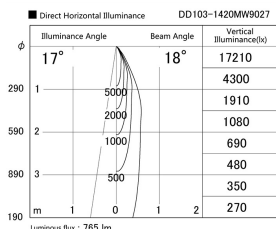

Item no. DD103-1420MW9027

Series Name: Versa R-G, Antiglare

Installation	Recessed mount
Type	Versa R-G, Antiglare
Fixture wattage	13.4W
Beam angle	18 deg.
Color Temp.	2700K
CRI	Ra>85
Luminous	767 lm
Body	Die-cast aluminum alloy
Body finish	N/A
Trim finish	White
Reflector finish	Mirror
IP Rate	IP20
Light source	COB module
Input Voltage	AC220~240V
Dimming Type	Non-Dimmable
Certificate	CE, CCC
Cut Hole	100mm