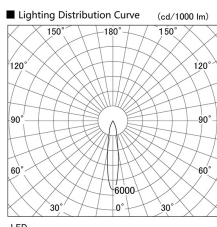

Item no. DD103-1420MW9027

Series Name: Versa R-G, Antiglare

Installation	Recessed mount
Type	Versa R-G, Antiglare
Fixture wattage	13.4W
Beam angle	18 deg.
Color Temp.	2700K
CRI	Ra>85
Luminous	767 lm
Body	Die-cast aluminum alloy
Body finish	N/A
Trim finish	White
Reflector finish	Mirror
IP Rate	IP20
Light source	COB module
Input Voltage	AC220~240V
Dimming Type	Non-Dimmable
Certificate	CE, CCC
Cut Hole	100mm