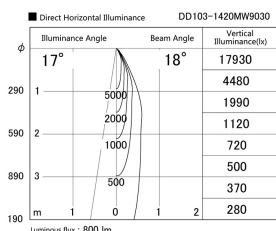

Item no. DD103-1420MW9030

Series Name: Versa R-G, Antiglare

Installation	Recessed mount
Type	Versa R-G, Antiglare
Fixture wattage	13.4W
Beam angle	18 deg.
Color Temp.	3000K
CRI	Ra>85
Luminous	799 lm
Body	Die-cast aluminum alloy
Body finish	N/A
Trim finish	White
Reflector finish	Mirror
IP Rate	IP20
Light source	COB module
Input Voltage	AC220~240V
Dimming Type	Non-Dimmable
Certificate	CE, CCC
Cut Hole	100mm