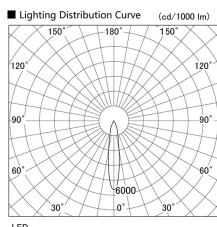

Item no. DD103-1420MW9030

Series Name: Versa R-G, Antiglare

Installation	Recessed mount
Type	Versa R-G, Antiglare
Fixture wattage	13.4W
Beam angle	18 deg.
Color Temp.	3000K
CRI	Ra>85
Luminous	799 lm
Body	Die-cast aluminum alloy
Body finish	N/A
Trim finish	White
Reflector finish	Mirror
IP Rate	IP20
Light source	COB module
Input Voltage	AC220~240V
Dimming Type	Non-Dimmable
Certificate	CE, CCC
Cut Hole	100mm