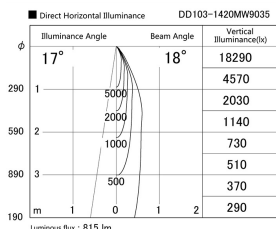

Item no. DD103-1420MW9035

Series Name: Versa R-G, Antiglare

Installation	Recessed mount
Type	Versa R-G, Antiglare
Fixture wattage	13.4W
Beam angle	18 deg.
Color Temp.	3500K
CRI	Ra>85
Luminous	815 lm
Body	Die-cast aluminum alloy
Body finish	N/A
Trim finish	White
Reflector finish	Mirror
IP Rate	IP20
Light source	COB module
Input Voltage	AC220~240V
Dimming Type	Non-Dimmable
Certificate	CE, CCC
Cut Hole	100mm