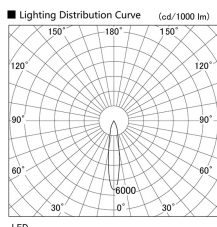

Item no. DD103-1420MW9035

Series Name: Versa R-G, Antiglare

Installation	Recessed mount
Type	Versa R-G, Antiglare
Fixture wattage	13.4W
Beam angle	18 deg.
Color Temp.	3500K
CRI	Ra>85
Luminous	815 lm
Body	Die-cast aluminum alloy
Body finish	N/A
Trim finish	White
Reflector finish	Mirror
IP Rate	IP20
Light source	COB module
Input Voltage	AC220~240V
Dimming Type	Non-Dimmable
Certificate	CE, CCC
Cut Hole	100mm