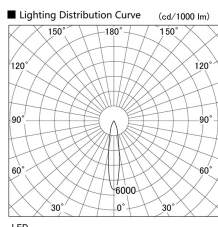

Item no. DD103-1420MW9040

Series Name: Versa R-G, Antiglare

Installation	Recessed mount
Type	
Fixture wattage	13.4W
Beam angle	18 deg.
Color Temp.	4000K
CRI	Ra>90
Luminous	823 lm
Body	Die-cast aluminum alloy
Body finish	N/A
Trim finish	White
Reflector finish	Mirror
IP Rate	IP20
Light source	COB module
Input Voltage	AC220~240V
Dimming Type	Non-Dimmable
Certificate	CE, CCC
Cut Hole	100mm