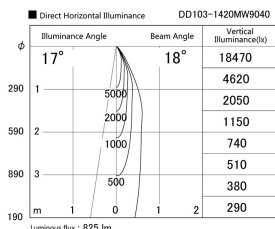

Item no. DD103-1420MW9040

Series Name: Versa R-G, Antiglare

Installation	Recessed mount
Type	
Fixture wattage	13.4W
Beam angle	18 deg.
Color Temp.	4000K
CRI	Ra>90
Luminous	823 lm
Body	Die-cast aluminum alloy
Body finish	N/A
Trim finish	White
Reflector finish	Mirror
IP Rate	IP20
Light source	COB module
Input Voltage	AC220~240V
Dimming Type	Non-Dimmable
Certificate	CE, CCC
Cut Hole	100mm