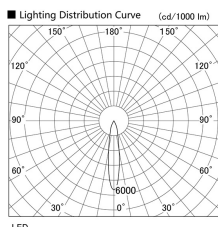

Item no. DD103-1420MW9040

Series Name: Versa R-G, Antiglare

Installation	Recessed mount
Type	Versa R-G, Antiglare
Fixture wattage	13.4W
Beam angle	18 deg.
Color Temp.	4000K
CRI	Ra>90
Luminous	823 lm
Body	Die-cast aluminum alloy
Body finish	N/A
Trim finish	White
Reflector finish	Mirror
IP Rate	IP20
Light source	COB module
Input Voltage	AC220~240V
Dimming Type	Non-Dimmable
Certificate	CE, CCC
Cut Hole	100mm