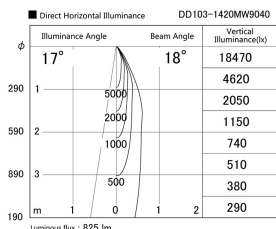

Item no. DD103-1420MW9040

Series Name: Versa R-G, Antiglare

Installation	Recessed mount
Type	Versa R-G, Antiglare
Fixture wattage	13.4W
Beam angle	18 deg.
Color Temp.	4000K
CRI	Ra>90
Luminous	823 lm
Body	Die-cast aluminum alloy
Body finish	N/A
Trim finish	White
Reflector finish	Mirror
IP Rate	IP20
Light source	COB module
Input Voltage	AC220~240V
Dimming Type	Non-Dimmable
Certificate	CE, CCC
Cut Hole	100mm