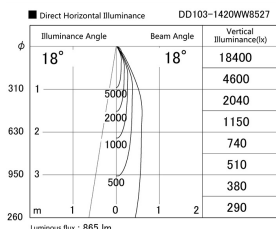

Item no. DD103-1420WW8527

Series Name: Versa R-G, Antiglare

White Reflector

Installation	Recessed mount
Type	
Fixture wattage	13.4W
Beam angle	25 deg.
Color Temp.	2700K
CRI	Ra>80
Luminous	863 lm
Body	Die-cast aluminum alloy
Body finish	N/A
Trim finish	White
Reflector finish	White
IP Rate	IP20
Light source	COB module
Input Voltage	AC220~240V
Dimming Type	Non-Dimmable
Certificate	CE, CCC
Cut Hole	100mm