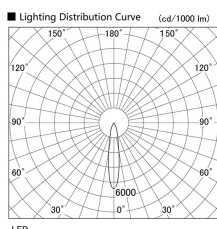

Item no. DD103-1420WW8527

Series Name: Versa R-G, Antiglare

White Reflector

Installation	Recessed mount
Type	Versa R-G, Antiglare
Fixture wattage	13.4W
Beam angle	25 deg.
Color Temp.	2700K
CRI	Ra>80
Luminous	863 lm
Body	Die-cast aluminum alloy
Body finish	N/A
Trim finish	White
Reflector finish	White
IP Rate	IP20
Light source	COB module
Input Voltage	AC220~240V
Dimming Type	Non-Dimmable
Certificate	CE, CCC
Cut Hole	100mm