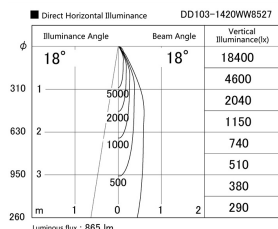

Item no. DD103-1420WW8527

Series Name: Versa R-G, Antiglare

White Reflector

Installation	Recessed mount
Type	Versa R-G, Antiglare
Fixture wattage	13.4W
Beam angle	25 deg.
Color Temp.	2700K
CRI	Ra>80
Luminous	863 lm
Body	Die-cast aluminum alloy
Body finish	N/A
Trim finish	White
Reflector finish	White
IP Rate	IP20
Light source	COB module
Input Voltage	AC220~240V
Dimming Type	Non-Dimmable
Certificate	CE, CCC
Cut Hole	100mm