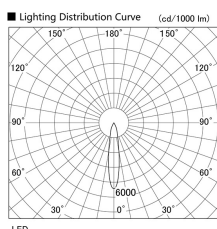

Item no. DD103-1420WW8527

Series Name: Versa R-G, Antiglare

White Reflector

Installation	Recessed mount
Type	
Fixture wattage	13.4W
Beam angle	25 deg.
Color Temp.	2700K
CRI	Ra>80
Luminous	863 lm
Body	Die-cast aluminum alloy
Body finish	N/A
Trim finish	White
Reflector finish	White
IP Rate	IP20
Light source	COB module
Input Voltage	AC220~240V
Dimming Type	Non-Dimmable
Certificate	CE, CCC
Cut Hole	100mm