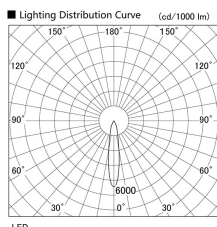

Item no. DD103-1420WW8530

Series Name: Versa R-G, Antiglare

White Reflector

Installation	Recessed mount
Type	Versa R-G, Antiglare
Fixture wattage	13.4W
Beam angle	25 deg.
Color Temp.	3000K
CRI	Ra>80
Luminous	899 lm
Body	Die-cast aluminum alloy
Body finish	N/A
Trim finish	White
Reflector finish	White
IP Rate	IP20
Light source	COB module
Input Voltage	AC220~240V
Dimming Type	Non-Dimmable
Certificate	CE, CCC
Cut Hole	100mm