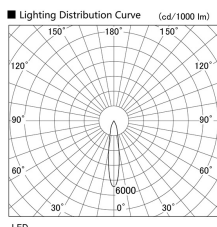

Item no. DD103-1420WW8530

Series Name: Versa R-G, Antiglare

White Reflector

Installation	Recessed mount
Type	
Fixture wattage	13.4W
Beam angle	25 deg.
Color Temp.	3000K
CRI	Ra>80
Luminous	899 lm
Body	Die-cast aluminum alloy
Body finish	N/A
Trim finish	White
Reflector finish	White
IP Rate	IP20
Light source	COB module
Input Voltage	AC220~240V
Dimming Type	Non-Dimmable
Certificate	CE, CCC
Cut Hole	100mm