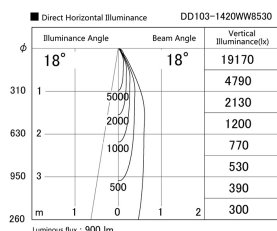

Item no. DD103-1420WW8530

Series Name: Versa R-G, Antiglare

White Reflector

Installation	Recessed mount
Type	Versa R-G, Antiglare
Fixture wattage	13.4W
Beam angle	25 deg.
Color Temp.	3000K
CRI	Ra>80
Luminous	899 lm
Body	Die-cast aluminum alloy
Body finish	N/A
Trim finish	White
Reflector finish	White
IP Rate	IP20
Light source	COB module
Input Voltage	AC220~240V
Dimming Type	Non-Dimmable
Certificate	CE, CCC
Cut Hole	100mm