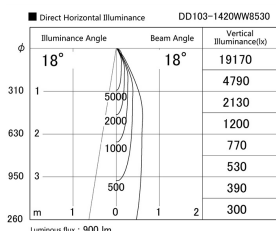

Item no. DD103-1420WW8530

Series Name: Versa R-G, Antiglare

White Reflector

Installation	Recessed mount
Type	
Fixture wattage	13.4W
Beam angle	25 deg.
Color Temp.	3000K
CRI	Ra>80
Luminous	899 lm
Body	Die-cast aluminum alloy
Body finish	N/A
Trim finish	White
Reflector finish	White
IP Rate	IP20
Light source	COB module
Input Voltage	AC220~240V
Dimming Type	Non-Dimmable
Certificate	CE, CCC
Cut Hole	100mm