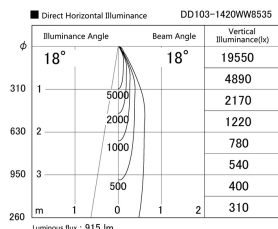

Item no. DD103-1420WW8535

Series Name: Versa R-G, Antiglare

White Reflector

Installation	Recessed mount
Type	Versa R-G, Antiglare
Fixture wattage	13.4W
Beam angle	25 deg.
Color Temp.	3500K
CRI	Ra>80
Luminous	917 lm
Body	Die-cast aluminum alloy
Body finish	N/A
Trim finish	White
Reflector finish	White
IP Rate	IP20
Light source	COB module
Input Voltage	AC220~240V
Dimming Type	Non-Dimmable
Certificate	CE, CCC
Cut Hole	100mm