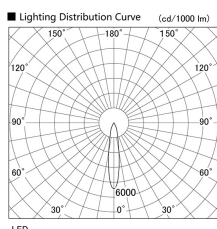

Item no. DD103-1420WW8535

Series Name: Versa R-G, Antiglare

White Reflector

Installation	Recessed mount
Type	Versa R-G, Antiglare
Fixture wattage	13.4W
Beam angle	25 deg.
Color Temp.	3500K
CRI	Ra>80
Luminous	917 lm
Body	Die-cast aluminum alloy
Body finish	N/A
Trim finish	White
Reflector finish	White
IP Rate	IP20
Light source	COB module
Input Voltage	AC220~240V
Dimming Type	Non-Dimmable
Certificate	CE, CCC
Cut Hole	100mm