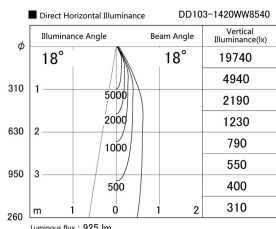

Item no. DD103-1420WW8540

Series Name: Versa R-G, Antiglare

White Reflector

Installation	Recessed mount
Type	
Fixture wattage	13.4W
Beam angle	25 deg.
Color Temp.	4000K
CRI	Ra>85
Luminous	926 lm
Body	Die-cast aluminum alloy
Body finish	N/A
Trim finish	White
Reflector finish	White
IP Rate	IP20
Light source	COB module
Input Voltage	AC220~240V
Dimming Type	Non-Dimmable
Certificate	CE, CCC
Cut Hole	100mm