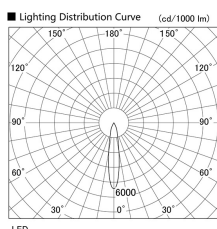

Item no. DD103-1420WW8540

Series Name: Versa R-G, Antiglare

White Reflector

Installation	Recessed mount
Type	Versa R-G, Antiglare
Fixture wattage	13.4W
Beam angle	25 deg.
Color Temp.	4000K
CRI	Ra>85
Luminous	926 lm
Body	Die-cast aluminum alloy
Body finish	N/A
Trim finish	White
Reflector finish	White
IP Rate	IP20
Light source	COB module
Input Voltage	AC220~240V
Dimming Type	Non-Dimmable
Certificate	CE, CCC
Cut Hole	100mm