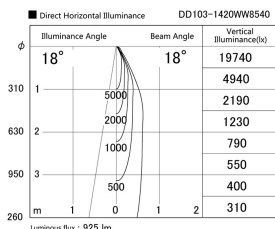

Item no. DD103-1420WW8540

Series Name: Versa R-G, Antiglare

White Reflector

Installation	Recessed mount
Type	Versa R-G, Antiglare
Fixture wattage	13.4W
Beam angle	25 deg.
Color Temp.	4000K
CRI	Ra>85
Luminous	926 lm
Body	Die-cast aluminum alloy
Body finish	N/A
Trim finish	White
Reflector finish	White
IP Rate	IP20
Light source	COB module
Input Voltage	AC220~240V
Dimming Type	Non-Dimmable
Certificate	CE, CCC
Cut Hole	100mm