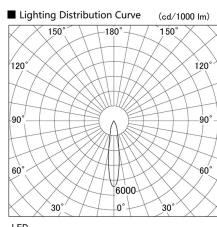

Item no. DD103-1420WW8540

Series Name: Versa R-G, Antiglare

White Reflector

Installation	Recessed mount
Type	
Fixture wattage	13.4W
Beam angle	25 deg.
Color Temp.	4000K
CRI	Ra>85
Luminous	926 lm
Body	Die-cast aluminum alloy
Body finish	N/A
Trim finish	White
Reflector finish	White
IP Rate	IP20
Light source	COB module
Input Voltage	AC220~240V
Dimming Type	Non-Dimmable
Certificate	CE, CCC
Cut Hole	100mm