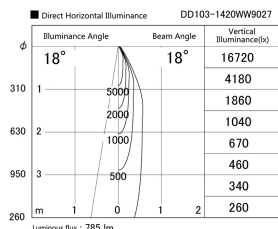

Item no. DD103-1420WW9027

Series Name: Versa R-G, Antiglare

White Reflector

Installation	Recessed mount
Type	
Fixture wattage	13.4W
Beam angle	25 deg.
Color Temp.	2700K
CRI	Ra>85
Luminous	784 lm
Body	Die-cast aluminum alloy
Body finish	N/A
Trim finish	White
Reflector finish	White
IP Rate	IP20
Light source	COB module
Input Voltage	AC220~240V
Dimming Type	Non-Dimmable
Certificate	CE, CCC
Cut Hole	100mm