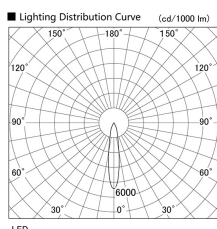

Item no. DD103-1420WW9027

Series Name: Versa R-G, Antiglare

White Reflector

| | |
|------------------|-------------------------|
| Installation | Recessed mount |
| Type | Versa R-G, Antiglare |
| Fixture wattage | 13.4W |
| Beam angle | 25 deg. |
| Color Temp. | 2700K |
| CRI | Ra>85 |
| Luminous | 784 lm |
| Body | Die-cast aluminum alloy |
| Body finish | N/A |
| Trim finish | White |
| Reflector finish | White |
| IP Rate | IP20 |
| Light source | COB module |
| Input Voltage | AC220~240V |
| Dimming Type | Non-Dimmable |
| Certificate | CE, CCC |
| Cut Hole | 100mm |