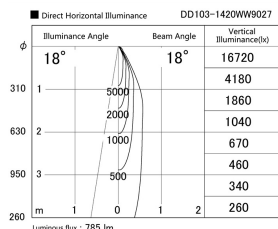

Item no. DD103-1420WW9027

Series Name: Versa R-G, Antiglare

White Reflector

| | |
|------------------|-------------------------|
| Installation | Recessed mount |
| Type | Versa R-G, Antiglare |
| Fixture wattage | 13.4W |
| Beam angle | 25 deg. |
| Color Temp. | 2700K |
| CRI | Ra>85 |
| Luminous | 784 lm |
| Body | Die-cast aluminum alloy |
| Body finish | N/A |
| Trim finish | White |
| Reflector finish | White |
| IP Rate | IP20 |
| Light source | COB module |
| Input Voltage | AC220~240V |
| Dimming Type | Non-Dimmable |
| Certificate | CE, CCC |
| Cut Hole | 100mm |