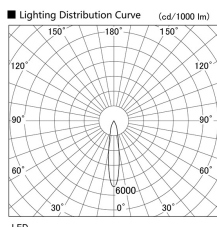

Item no. DD103-1420WW9027

Series Name: Versa R-G, Antiglare

White Reflector

Installation	Recessed mount
Type	
Fixture wattage	13.4W
Beam angle	25 deg.
Color Temp.	2700K
CRI	Ra>85
Luminous	784 lm
Body	Die-cast aluminum alloy
Body finish	N/A
Trim finish	White
Reflector finish	White
IP Rate	IP20
Light source	COB module
Input Voltage	AC220~240V
Dimming Type	Non-Dimmable
Certificate	CE, CCC
Cut Hole	100mm