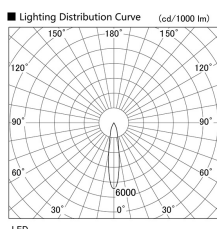

Item no. DD103-1420WW9030

Series Name: Versa R-G, Antiglare

White Reflector

Installation	Recessed mount
Type	Versa R-G, Antiglare
Fixture wattage	13.4W
Beam angle	25 deg.
Color Temp.	3000K
CRI	Ra>85
Luminous	817 lm
Body	Die-cast aluminum alloy
Body finish	N/A
Trim finish	White
Reflector finish	White
IP Rate	IP20
Light source	COB module
Input Voltage	AC220~240V
Dimming Type	Non-Dimmable
Certificate	CE, CCC
Cut Hole	100mm