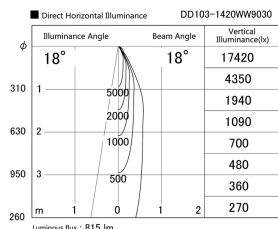

Item no. DD103-1420WW9030

Series Name: Versa R-G, Antiglare

White Reflector

Installation	Recessed mount
Type	Versa R-G, Antiglare
Fixture wattage	13.4W
Beam angle	25 deg.
Color Temp.	3000K
CRI	Ra>85
Luminous	817 lm
Body	Die-cast aluminum alloy
Body finish	N/A
Trim finish	White
Reflector finish	White
IP Rate	IP20
Light source	COB module
Input Voltage	AC220~240V
Dimming Type	Non-Dimmable
Certificate	CE, CCC
Cut Hole	100mm