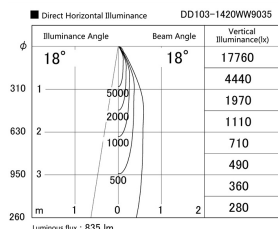

Item no. DD103-1420WW9035

Series Name: Versa R-G, Antiglare

White Reflector

Installation	Recessed mount
Type	
Fixture wattage	13.4W
Beam angle	25 deg.
Color Temp.	3500K
CRI	Ra>85
Luminous	833 lm
Body	Die-cast aluminum alloy
Body finish	N/A
Trim finish	White
Reflector finish	White
IP Rate	IP20
Light source	COB module
Input Voltage	AC220~240V
Dimming Type	Non-Dimmable
Certificate	CE, CCC
Cut Hole	100mm