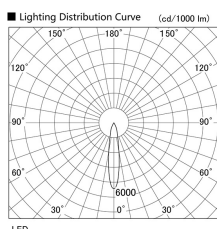

Item no. DD103-1420WW9035

Series Name: Versa R-G, Antiglare

White Reflector

Installation	Recessed mount
Type	
Fixture wattage	13.4W
Beam angle	25 deg.
Color Temp.	3500K
CRI	Ra>85
Luminous	833 lm
Body	Die-cast aluminum alloy
Body finish	N/A
Trim finish	White
Reflector finish	White
IP Rate	IP20
Light source	COB module
Input Voltage	AC220~240V
Dimming Type	Non-Dimmable
Certificate	CE, CCC
Cut Hole	100mm