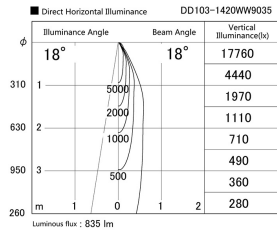

Item no. DD103-1420WW9035

Series Name: Versa R-G, Antiglare

White Reflector

Installation	Recessed mount
Type	Versa R-G, Antiglare
Fixture wattage	13.4W
Beam angle	25 deg.
Color Temp.	3500K
CRI	Ra>85
Luminous	833 lm
Body	Die-cast aluminum alloy
Body finish	N/A
Trim finish	White
Reflector finish	White
IP Rate	IP20
Light source	COB module
Input Voltage	AC220~240V
Dimming Type	Non-Dimmable
Certificate	CE, CCC
Cut Hole	100mm