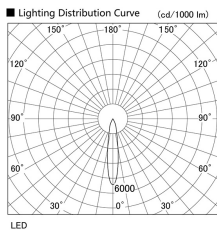

Item no. DD103-1420WW9035

Series Name: Versa R-G, Antiglare

White Reflector

Installation	Recessed mount
Type	Versa R-G, Antiglare
Fixture wattage	13.4W
Beam angle	25 deg.
Color Temp.	3500K
CRI	Ra>85
Luminous	833 lm
Body	Die-cast aluminum alloy
Body finish	N/A
Trim finish	White
Reflector finish	White
IP Rate	IP20
Light source	COB module
Input Voltage	AC220~240V
Dimming Type	Non-Dimmable
Certificate	CE, CCC
Cut Hole	100mm