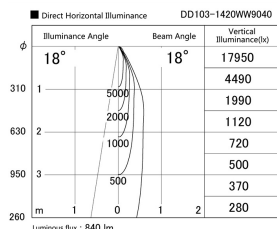

Item no. DD103-1420WW9040

Series Name: Versa R-G, Antiglare

White Reflector

Installation	Recessed mount
Type	Versa R-G, Antiglare
Fixture wattage	13.4W
Beam angle	25 deg.
Color Temp.	4000K
CRI	Ra>90
Luminous	842 lm
Body	Die-cast aluminum alloy
Body finish	N/A
Trim finish	White
Reflector finish	White
IP Rate	IP20
Light source	COB module
Input Voltage	AC220~240V
Dimming Type	Non-Dimmable
Certificate	CE, CCC
Cut Hole	100mm