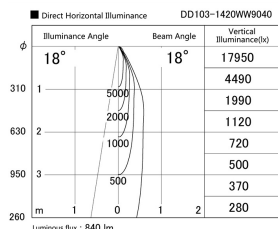

Item no. DD103-1420WW9040

Series Name: Versa R-G, Antiglare

White Reflector

Installation	Recessed mount
Type	
Fixture wattage	13.4W
Beam angle	25 deg.
Color Temp.	4000K
CRI	Ra>90
Luminous	842 lm
Body	Die-cast aluminum alloy
Body finish	N/A
Trim finish	White
Reflector finish	White
IP Rate	IP20
Light source	COB module
Input Voltage	AC220~240V
Dimming Type	Non-Dimmable
Certificate	CE, CCC
Cut Hole	100mm