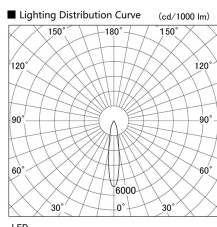

Item no. DD103-1420WW9040

Series Name: Versa R-G, Antiglare

White Reflector

Installation	Recessed mount
Type	Versa R-G, Antiglare
Fixture wattage	13.4W
Beam angle	25 deg.
Color Temp.	4000K
CRI	Ra>90
Luminous	842 lm
Body	Die-cast aluminum alloy
Body finish	N/A
Trim finish	White
Reflector finish	White
IP Rate	IP20
Light source	COB module
Input Voltage	AC220~240V
Dimming Type	Non-Dimmable
Certificate	CE, CCC
Cut Hole	100mm