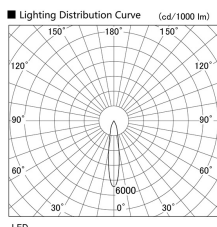

Item no. DD103-1420WW9040

Series Name: Versa R-G, Antiglare

White Reflector

Installation	Recessed mount
Type	
Fixture wattage	13.4W
Beam angle	25 deg.
Color Temp.	4000K
CRI	Ra>90
Luminous	842 lm
Body	Die-cast aluminum alloy
Body finish	N/A
Trim finish	White
Reflector finish	White
IP Rate	IP20
Light source	COB module
Input Voltage	AC220~240V
Dimming Type	Non-Dimmable
Certificate	CE, CCC
Cut Hole	100mm