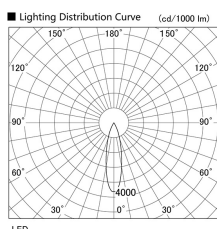

Item no. DD103-1430DW8527

Series Name: Versa R-G, Antiglare

Dark Mirror Reflector

Installation	Recessed mount
Type	
Fixture wattage	13.4W
Beam angle	25 deg.
Color Temp.	2700K
CRI	Ra>80
Luminous	799 lm
Body	Die-cast aluminum alloy
Body finish	N/A
Trim finish	White
Reflector finish	Dark Mirror
IP Rate	IP20
Light source	COB module
Input Voltage	AC220~240V
Dimming Type	Non-Dimmable
Certificate	CE, CCC
Cut Hole	100mm