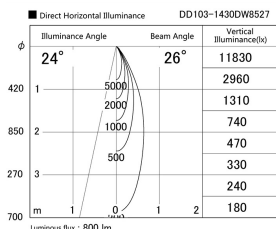

Item no. DD103-1430DW8527

Series Name: Versa R-G, Antiglare

Dark Mirror Reflector

Installation	Recessed mount
Type	
Fixture wattage	13.4W
Beam angle	25 deg.
Color Temp.	2700K
CRI	Ra>80
Luminous	799 lm
Body	Die-cast aluminum alloy
Body finish	N/A
Trim finish	White
Reflector finish	Dark Mirror
IP Rate	IP20
Light source	COB module
Input Voltage	AC220~240V
Dimming Type	Non-Dimmable
Certificate	CE, CCC
Cut Hole	100mm