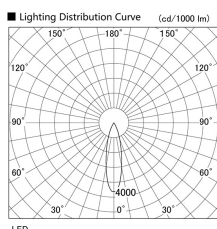

Item no. DD103-1430DW8530

Series Name: Versa R-G, Antiglare

Dark Mirror Reflector

Installation	Recessed mount
Type	Versa R-G, Antiglare
Fixture wattage	13.4W
Beam angle	25 deg.
Color Temp.	3000K
CRI	Ra>80
Luminous	832 lm
Body	Die-cast aluminum alloy
Body finish	N/A
Trim finish	White
Reflector finish	Dark Mirror
IP Rate	IP20
Light source	COB module
Input Voltage	AC220~240V
Dimming Type	Non-Dimmable
Certificate	CE, CCC
Cut Hole	100mm