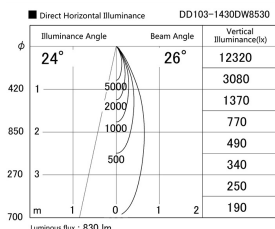

Item no. DD103-1430DW8530

Series Name: Versa R-G, Antiglare

Dark Mirror Reflector

Installation	Recessed mount
Type	Versa R-G, Antiglare
Fixture wattage	13.4W
Beam angle	25 deg.
Color Temp.	3000K
CRI	Ra>80
Luminous	832 lm
Body	Die-cast aluminum alloy
Body finish	N/A
Trim finish	White
Reflector finish	Dark Mirror
IP Rate	IP20
Light source	COB module
Input Voltage	AC220~240V
Dimming Type	Non-Dimmable
Certificate	CE, CCC
Cut Hole	100mm