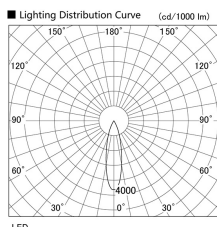

Item no. DD103-1430DW8530

Series Name: Versa R-G, Antiglare

Dark Mirror Reflector

Installation	Recessed mount
Type	
Fixture wattage	13.4W
Beam angle	25 deg.
Color Temp.	3000K
CRI	Ra>80
Luminous	832 lm
Body	Die-cast aluminum alloy
Body finish	N/A
Trim finish	White
Reflector finish	Dark Mirror
IP Rate	IP20
Light source	COB module
Input Voltage	AC220~240V
Dimming Type	Non-Dimmable
Certificate	CE, CCC
Cut Hole	100mm