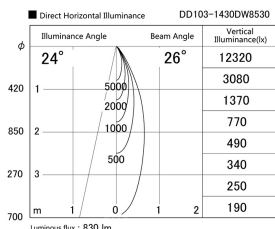

Item no. DD103-1430DW8530

Series Name: Versa R-G, Antiglare

Dark Mirror Reflector

Installation	Recessed mount
Type	
Fixture wattage	13.4W
Beam angle	25 deg.
Color Temp.	3000K
CRI	Ra>80
Luminous	832 lm
Body	Die-cast aluminum alloy
Body finish	N/A
Trim finish	White
Reflector finish	Dark Mirror
IP Rate	IP20
Light source	COB module
Input Voltage	AC220~240V
Dimming Type	Non-Dimmable
Certificate	CE, CCC
Cut Hole	100mm