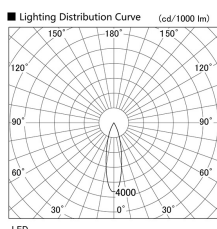

Item no. DD103-1430DW8535

Series Name: Versa R-G, Antiglare

Dark Mirror Reflector

Installation	Recessed mount
Type	
Fixture wattage	13.4W
Beam angle	25 deg.
Color Temp.	3500K
CRI	Ra>80
Luminous	849 lm
Body	Die-cast aluminum alloy
Body finish	N/A
Trim finish	White
Reflector finish	Dark Mirror
IP Rate	IP20
Light source	COB module
Input Voltage	AC220~240V
Dimming Type	Non-Dimmable
Certificate	CE, CCC
Cut Hole	100mm