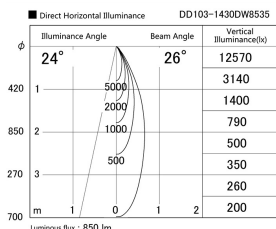

Item no. DD103-1430DW8535

Series Name: Versa R-G, Antiglare

Dark Mirror Reflector

Installation	Recessed mount
Type	
Fixture wattage	13.4W
Beam angle	25 deg.
Color Temp.	3500K
CRI	Ra>80
Luminous	849 lm
Body	Die-cast aluminum alloy
Body finish	N/A
Trim finish	White
Reflector finish	Dark Mirror
IP Rate	IP20
Light source	COB module
Input Voltage	AC220~240V
Dimming Type	Non-Dimmable
Certificate	CE, CCC
Cut Hole	100mm