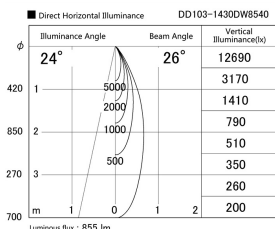

Item no. DD103-1430DW8540

Series Name: Versa R-G, Antiglare

Dark Mirror Reflector

Installation	Recessed mount
Type	
Fixture wattage	13.4W
Beam angle	25 deg.
Color Temp.	4000K
CRI	Ra>85
Luminous	857 lm
Body	Die-cast aluminum alloy
Body finish	N/A
Trim finish	White
Reflector finish	Dark Mirror
IP Rate	IP20
Light source	COB module
Input Voltage	AC220~240V
Dimming Type	Non-Dimmable
Certificate	CE, CCC
Cut Hole	100mm