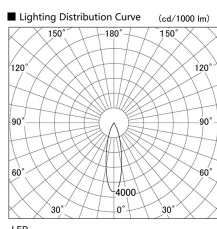

Item no. DD103-1430DW8540

Series Name: Versa R-G, Antiglare

Dark Mirror Reflector

Installation	Recessed mount
Type	
Fixture wattage	13.4W
Beam angle	25 deg.
Color Temp.	4000K
CRI	Ra>85
Luminous	857 lm
Body	Die-cast aluminum alloy
Body finish	N/A
Trim finish	White
Reflector finish	Dark Mirror
IP Rate	IP20
Light source	COB module
Input Voltage	AC220~240V
Dimming Type	Non-Dimmable
Certificate	CE, CCC
Cut Hole	100mm