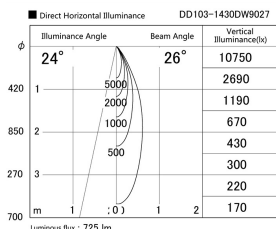

Item no. DD103-1430DW9027

Series Name: Versa R-G, Antiglare

Dark Mirror Reflector

Installation	Recessed mount
Type	
Fixture wattage	13.4W
Beam angle	25 deg.
Color Temp.	2700K
CRI	Ra>85
Luminous	726 lm
Body	Die-cast aluminum alloy
Body finish	N/A
Trim finish	White
Reflector finish	Dark Mirror
IP Rate	IP20
Light source	COB module
Input Voltage	AC220~240V
Dimming Type	Non-Dimmable
Certificate	CE, CCC
Cut Hole	100mm