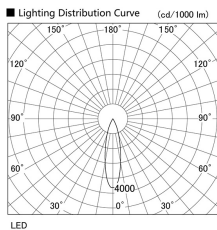

Item no. DD103-1430DW9027

Series Name: Versa R-G, Antiglare

Dark Mirror Reflector

Installation	Recessed mount
Type	Versa R-G, Antiglare
Fixture wattage	13.4W
Beam angle	25 deg.
Color Temp.	2700K
CRI	Ra>85
Luminous	726 lm
Body	Die-cast aluminum alloy
Body finish	N/A
Trim finish	White
Reflector finish	Dark Mirror
IP Rate	IP20
Light source	COB module
Input Voltage	AC220~240V
Dimming Type	Non-Dimmable
Certificate	CE, CCC
Cut Hole	100mm