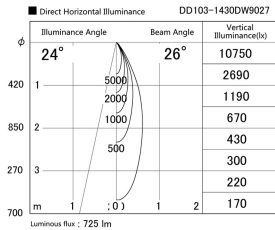

Item no. DD103-1430DW9027

Series Name: Versa R-G, Antiglare

Dark Mirror Reflector

Installation	Recessed mount
Type	Versa R-G, Antiglare
Fixture wattage	13.4W
Beam angle	25 deg.
Color Temp.	2700K
CRI	Ra>85
Luminous	726 lm
Body	Die-cast aluminum alloy
Body finish	N/A
Trim finish	White
Reflector finish	Dark Mirror
IP Rate	IP20
Light source	COB module
Input Voltage	AC220~240V
Dimming Type	Non-Dimmable
Certificate	CE, CCC
Cut Hole	100mm