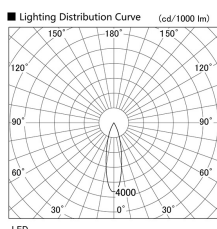

Item no. DD103-1430DW9027

Series Name: Versa R-G, Antiglare

Dark Mirror Reflector

Installation	Recessed mount
Type	
Fixture wattage	13.4W
Beam angle	25 deg.
Color Temp.	2700K
CRI	Ra>85
Luminous	726 lm
Body	Die-cast aluminum alloy
Body finish	N/A
Trim finish	White
Reflector finish	Dark Mirror
IP Rate	IP20
Light source	COB module
Input Voltage	AC220~240V
Dimming Type	Non-Dimmable
Certificate	CE, CCC
Cut Hole	100mm