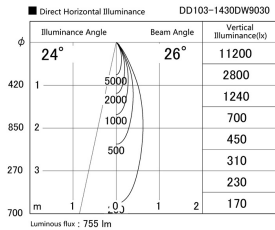

Item no. DD103-1430DW9030

Series Name: Versa R-G, Antiglare

Dark Mirror Reflector

Installation	Recessed mount
Type	Versa R-G, Antiglare
Fixture wattage	13.4W
Beam angle	25 deg.
Color Temp.	3000K
CRI	Ra>85
Luminous	756 lm
Body	Die-cast aluminum alloy
Body finish	N/A
Trim finish	White
Reflector finish	Dark Mirror
IP Rate	IP20
Light source	COB module
Input Voltage	AC220~240V
Dimming Type	Non-Dimmable
Certificate	CE, CCC
Cut Hole	100mm