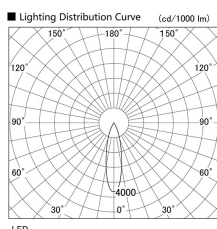

Item no. DD103-1430DW9030

Series Name: Versa R-G, Antiglare

Dark Mirror Reflector

Installation	Recessed mount
Type	
Fixture wattage	13.4W
Beam angle	25 deg.
Color Temp.	3000K
CRI	Ra>85
Luminous	756 lm
Body	Die-cast aluminum alloy
Body finish	N/A
Trim finish	White
Reflector finish	Dark Mirror
IP Rate	IP20
Light source	COB module
Input Voltage	AC220~240V
Dimming Type	Non-Dimmable
Certificate	CE, CCC
Cut Hole	100mm