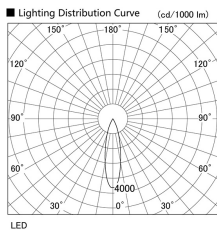

Item no. DD103-1430DW9030

Series Name: Versa R-G, Antiglare

Dark Mirror Reflector

Installation	Recessed mount
Type	Versa R-G, Antiglare
Fixture wattage	13.4W
Beam angle	25 deg.
Color Temp.	3000K
CRI	Ra>85
Luminous	756 lm
Body	Die-cast aluminum alloy
Body finish	N/A
Trim finish	White
Reflector finish	Dark Mirror
IP Rate	IP20
Light source	COB module
Input Voltage	AC220~240V
Dimming Type	Non-Dimmable
Certificate	CE, CCC
Cut Hole	100mm