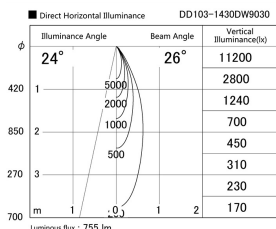

Item no. DD103-1430DW9030

Series Name: Versa R-G, Antiglare

Dark Mirror Reflector

Installation	Recessed mount
Type	
Fixture wattage	13.4W
Beam angle	25 deg.
Color Temp.	3000K
CRI	Ra>85
Luminous	756 lm
Body	Die-cast aluminum alloy
Body finish	N/A
Trim finish	White
Reflector finish	Dark Mirror
IP Rate	IP20
Light source	COB module
Input Voltage	AC220~240V
Dimming Type	Non-Dimmable
Certificate	CE, CCC
Cut Hole	100mm