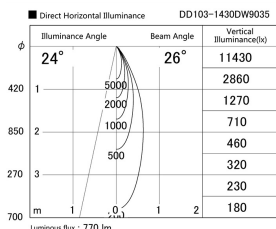

Item no. DD103-1430DW9035

Series Name: Versa R-G, Antiglare

Dark Mirror Reflector

Installation	Recessed mount
Type	
Fixture wattage	13.4W
Beam angle	25 deg.
Color Temp.	3500K
CRI	Ra>85
Luminous	772 lm
Body	Die-cast aluminum alloy
Body finish	N/A
Trim finish	White
Reflector finish	Dark Mirror
IP Rate	IP20
Light source	COB module
Input Voltage	AC220~240V
Dimming Type	Non-Dimmable
Certificate	CE, CCC
Cut Hole	100mm