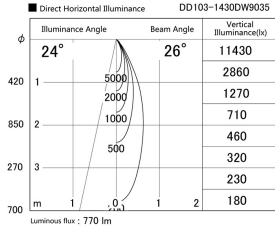

Item no. DD103-1430DW9035

Series Name: Versa R-G, Antiglare

Dark Mirror Reflector

Installation	Recessed mount
Type	Versa R-G, Antiglare
Fixture wattage	13.4W
Beam angle	25 deg.
Color Temp.	3500K
CRI	Ra>85
Luminous	772 lm
Body	Die-cast aluminum alloy
Body finish	N/A
Trim finish	White
Reflector finish	Dark Mirror
IP Rate	IP20
Light source	COB module
Input Voltage	AC220~240V
Dimming Type	Non-Dimmable
Certificate	CE, CCC
Cut Hole	100mm