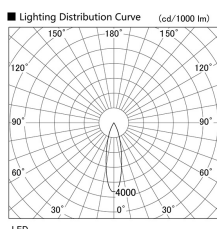

Item no. DD103-1430DW9035

Series Name: Versa R-G, Antiglare

Dark Mirror Reflector

Installation	Recessed mount
Type	
Fixture wattage	13.4W
Beam angle	25 deg.
Color Temp.	3500K
CRI	Ra>85
Luminous	772 lm
Body	Die-cast aluminum alloy
Body finish	N/A
Trim finish	White
Reflector finish	Dark Mirror
IP Rate	IP20
Light source	COB module
Input Voltage	AC220~240V
Dimming Type	Non-Dimmable
Certificate	CE, CCC
Cut Hole	100mm