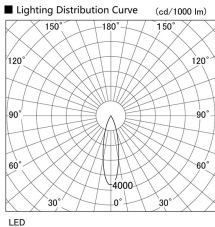

Item no. DD103-1430DW9035

Series Name: Versa R-G, Antiglare

Dark Mirror Reflector

Installation	Recessed mount
Type	Versa R-G, Antiglare
Fixture wattage	13.4W
Beam angle	25 deg.
Color Temp.	3500K
CRI	Ra>85
Luminous	772 lm
Body	Die-cast aluminum alloy
Body finish	N/A
Trim finish	White
Reflector finish	Dark Mirror
IP Rate	IP20
Light source	COB module
Input Voltage	AC220~240V
Dimming Type	Non-Dimmable
Certificate	CE, CCC
Cut Hole	100mm