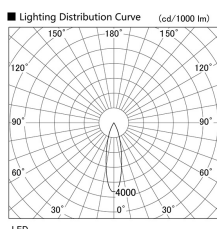

Item no. DD103-1430DW9040

Series Name: Versa R-G, Antiglare

Dark Mirror Reflector

Installation	Recessed mount
Type	
Fixture wattage	13.4W
Beam angle	25 deg.
Color Temp.	4000K
CRI	Ra>90
Luminous	779 lm
Body	Die-cast aluminum alloy
Body finish	N/A
Trim finish	White
Reflector finish	Dark Mirror
IP Rate	IP20
Light source	COB module
Input Voltage	AC220~240V
Dimming Type	Non-Dimmable
Certificate	CE, CCC
Cut Hole	100mm