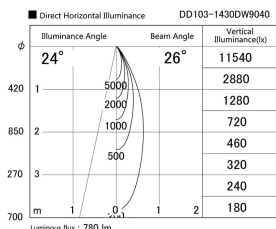

Item no. DD103-1430DW9040

Series Name: Versa R-G, Antiglare

Dark Mirror Reflector

Installation	Recessed mount
Type	
Fixture wattage	13.4W
Beam angle	25 deg.
Color Temp.	4000K
CRI	Ra>90
Luminous	779 lm
Body	Die-cast aluminum alloy
Body finish	N/A
Trim finish	White
Reflector finish	Dark Mirror
IP Rate	IP20
Light source	COB module
Input Voltage	AC220~240V
Dimming Type	Non-Dimmable
Certificate	CE, CCC
Cut Hole	100mm