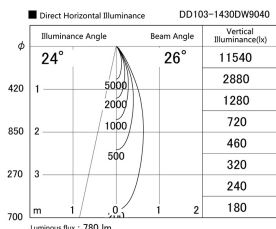

Item no. DD103-1430DW9040

Series Name: Versa R-G, Antiglare

Dark Mirror Reflector

Installation	Recessed mount
Type	Versa R-G, Antiglare
Fixture wattage	13.4W
Beam angle	25 deg.
Color Temp.	4000K
CRI	Ra>90
Luminous	779 lm
Body	Die-cast aluminum alloy
Body finish	N/A
Trim finish	White
Reflector finish	Dark Mirror
IP Rate	IP20
Light source	COB module
Input Voltage	AC220~240V
Dimming Type	Non-Dimmable
Certificate	CE, CCC
Cut Hole	100mm