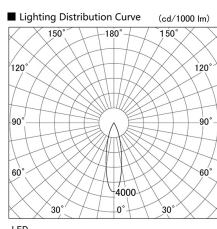

Item no. DD103-1430DW9040

Series Name: Versa R-G, Antiglare

Dark Mirror Reflector

Installation	Recessed mount
Type	Versa R-G, Antiglare
Fixture wattage	13.4W
Beam angle	25 deg.
Color Temp.	4000K
CRI	Ra>90
Luminous	779 lm
Body	Die-cast aluminum alloy
Body finish	N/A
Trim finish	White
Reflector finish	Dark Mirror
IP Rate	IP20
Light source	COB module
Input Voltage	AC220~240V
Dimming Type	Non-Dimmable
Certificate	CE, CCC
Cut Hole	100mm