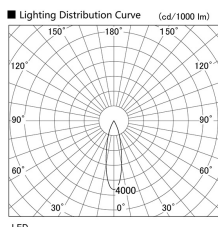

Item no. DD103-1430MW8527

Series Name: Versa R-G, Antiglare

Installation	Recessed mount
Type	
Fixture wattage	13.4W
Beam angle	25 deg.
Color Temp.	2700K
CRI	Ra>80
Luminous	807 lm
Body	Die-cast aluminum alloy
Body finish	N/A
Trim finish	White
Reflector finish	Mirror
IP Rate	IP20
Light source	COB module
Input Voltage	AC220~240V
Dimming Type	Non-Dimmable
Certificate	CE, CCC
Cut Hole	100mm