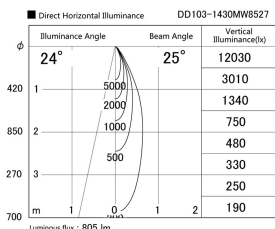

Item no. DD103-1430MW8527

Series Name: Versa R-G, Antiglare

Installation	Recessed mount
Type	
Fixture wattage	13.4W
Beam angle	25 deg.
Color Temp.	2700K
CRI	Ra>80
Luminous	807 lm
Body	Die-cast aluminum alloy
Body finish	N/A
Trim finish	White
Reflector finish	Mirror
IP Rate	IP20
Light source	COB module
Input Voltage	AC220~240V
Dimming Type	Non-Dimmable
Certificate	CE, CCC
Cut Hole	100mm