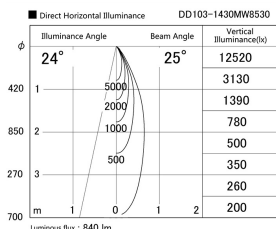

Item no. DD103-1430MW8530

Series Name: Versa R-G, Antiglare

Installation	Recessed mount
Type	
Fixture wattage	13.4W
Beam angle	25 deg.
Color Temp.	3000K
CRI	Ra>80
Luminous	840 lm
Body	Die-cast aluminum alloy
Body finish	N/A
Trim finish	White
Reflector finish	Mirror
IP Rate	IP20
Light source	COB module
Input Voltage	AC220~240V
Dimming Type	Non-Dimmable
Certificate	CE, CCC
Cut Hole	100mm