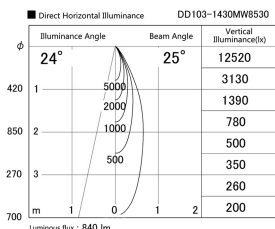

Item no. DD103-1430MW8530

Series Name: Versa R-G, Antiglare

Installation	Recessed mount
Type	Versa R-G, Antiglare
Fixture wattage	13.4W
Beam angle	25 deg.
Color Temp.	3000K
CRI	Ra>80
Luminous	840 lm
Body	Die-cast aluminum alloy
Body finish	N/A
Trim finish	White
Reflector finish	Mirror
IP Rate	IP20
Light source	COB module
Input Voltage	AC220~240V
Dimming Type	Non-Dimmable
Certificate	CE, CCC
Cut Hole	100mm