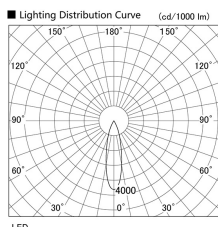

Item no. DD103-1430MW8530

Series Name: Versa R-G, Antiglare

Installation	Recessed mount
Type	Versa R-G, Antiglare
Fixture wattage	13.4W
Beam angle	25 deg.
Color Temp.	3000K
CRI	Ra>80
Luminous	840 lm
Body	Die-cast aluminum alloy
Body finish	N/A
Trim finish	White
Reflector finish	Mirror
IP Rate	IP20
Light source	COB module
Input Voltage	AC220~240V
Dimming Type	Non-Dimmable
Certificate	CE, CCC
Cut Hole	100mm