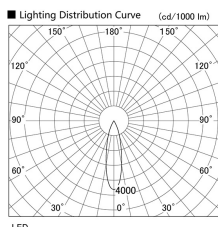

Item no. DD103-1430MW8530

Series Name: Versa R-G, Antiglare

Installation	Recessed mount
Type	
Fixture wattage	13.4W
Beam angle	25 deg.
Color Temp.	3000K
CRI	Ra>80
Luminous	840 lm
Body	Die-cast aluminum alloy
Body finish	N/A
Trim finish	White
Reflector finish	Mirror
IP Rate	IP20
Light source	COB module
Input Voltage	AC220~240V
Dimming Type	Non-Dimmable
Certificate	CE, CCC
Cut Hole	100mm