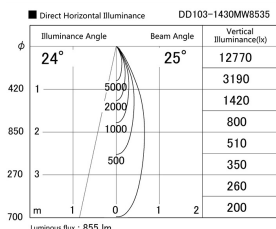

Item no. DD103-1430MW8535

Series Name: Versa R-G, Antiglare

Installation	Recessed mount
Type	Versa R-G, Antiglare
Fixture wattage	13.4W
Beam angle	25 deg.
Color Temp.	3500K
CRI	Ra>80
Luminous	857 lm
Body	Die-cast aluminum alloy
Body finish	N/A
Trim finish	White
Reflector finish	Mirror
IP Rate	IP20
Light source	COB module
Input Voltage	AC220~240V
Dimming Type	Non-Dimmable
Certificate	CE, CCC
Cut Hole	100mm