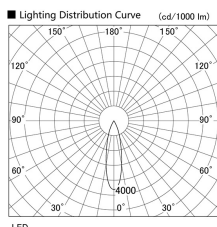

Item no. DD103-1430MW8535

Series Name: Versa R-G, Antiglare

Installation	Recessed mount
Type	
Fixture wattage	13.4W
Beam angle	25 deg.
Color Temp.	3500K
CRI	Ra>80
Luminous	857 lm
Body	Die-cast aluminum alloy
Body finish	N/A
Trim finish	White
Reflector finish	Mirror
IP Rate	IP20
Light source	COB module
Input Voltage	AC220~240V
Dimming Type	Non-Dimmable
Certificate	CE, CCC
Cut Hole	100mm