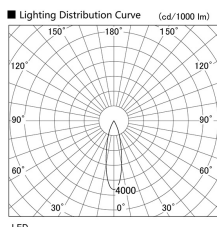

Item no. DD103-1430MW8535

Series Name: Versa R-G, Antiglare

Installation	Recessed mount
Type	Versa R-G, Antiglare
Fixture wattage	13.4W
Beam angle	25 deg.
Color Temp.	3500K
CRI	Ra>80
Luminous	857 lm
Body	Die-cast aluminum alloy
Body finish	N/A
Trim finish	White
Reflector finish	Mirror
IP Rate	IP20
Light source	COB module
Input Voltage	AC220~240V
Dimming Type	Non-Dimmable
Certificate	CE, CCC
Cut Hole	100mm