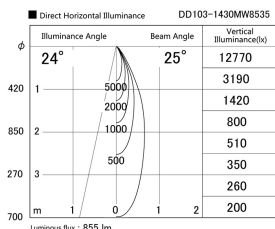

Item no. DD103-1430MW8535

Series Name: Versa R-G, Antiglare

Installation	Recessed mount
Type	
Fixture wattage	13.4W
Beam angle	25 deg.
Color Temp.	3500K
CRI	Ra>80
Luminous	857 lm
Body	Die-cast aluminum alloy
Body finish	N/A
Trim finish	White
Reflector finish	Mirror
IP Rate	IP20
Light source	COB module
Input Voltage	AC220~240V
Dimming Type	Non-Dimmable
Certificate	CE, CCC
Cut Hole	100mm