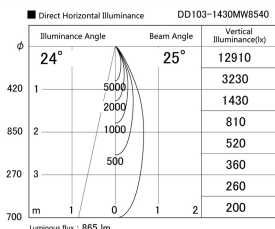

Item no. DD103-1430MW8540

Series Name: Versa R-G, Antiglare

Installation	Recessed mount
Type	Versa R-G, Antiglare
Fixture wattage	13.4W
Beam angle	25 deg.
Color Temp.	4000K
CRI	Ra>85
Luminous	866 lm
Body	Die-cast aluminum alloy
Body finish	N/A
Trim finish	White
Reflector finish	Mirror
IP Rate	IP20
Light source	COB module
Input Voltage	AC220~240V
Dimming Type	Non-Dimmable
Certificate	CE, CCC
Cut Hole	100mm