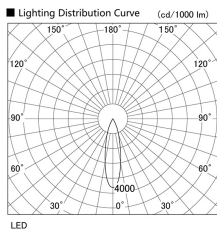

Item no. DD103-1430MW8540

Series Name: Versa R-G, Antiglare

Installation	Recessed mount
Type	
Fixture wattage	13.4W
Beam angle	25 deg.
Color Temp.	4000K
CRI	Ra>85
Luminous	866 lm
Body	Die-cast aluminum alloy
Body finish	N/A
Trim finish	White
Reflector finish	Mirror
IP Rate	IP20
Light source	COB module
Input Voltage	AC220~240V
Dimming Type	Non-Dimmable
Certificate	CE, CCC
Cut Hole	100mm