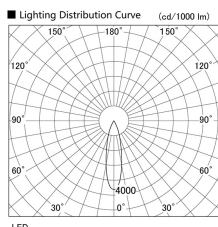

Item no. DD103-1430MW8540

Series Name: Versa R-G, Antiglare

Installation	Recessed mount
Type	Versa R-G, Antiglare
Fixture wattage	13.4W
Beam angle	25 deg.
Color Temp.	4000K
CRI	Ra>85
Luminous	866 lm
Body	Die-cast aluminum alloy
Body finish	N/A
Trim finish	White
Reflector finish	Mirror
IP Rate	IP20
Light source	COB module
Input Voltage	AC220~240V
Dimming Type	Non-Dimmable
Certificate	CE, CCC
Cut Hole	100mm