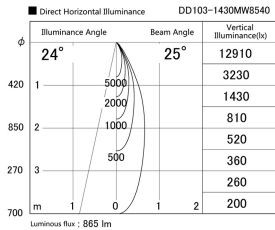

Item no. DD103-1430MW8540

Series Name: Versa R-G, Antiglare

Installation	Recessed mount
Type	
Fixture wattage	13.4W
Beam angle	25 deg.
Color Temp.	4000K
CRI	Ra>85
Luminous	866 lm
Body	Die-cast aluminum alloy
Body finish	N/A
Trim finish	White
Reflector finish	Mirror
IP Rate	IP20
Light source	COB module
Input Voltage	AC220~240V
Dimming Type	Non-Dimmable
Certificate	CE, CCC
Cut Hole	100mm