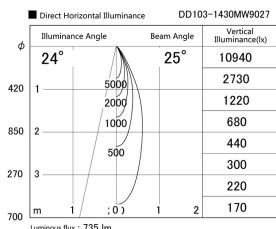

Item no. DD103-1430MW9027

Series Name: Versa R-G, Antiglare

Installation	Recessed mount
Type	
Fixture wattage	13.4W
Beam angle	25 deg.
Color Temp.	2700K
CRI	Ra>85
Luminous	734 lm
Body	Die-cast aluminum alloy
Body finish	N/A
Trim finish	White
Reflector finish	Mirror
IP Rate	IP20
Light source	COB module
Input Voltage	AC220~240V
Dimming Type	Non-Dimmable
Certificate	CE, CCC
Cut Hole	100mm