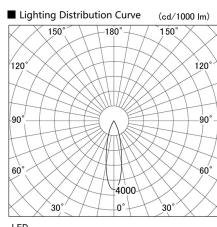

Item no. DD103-1430MW9027

Series Name: Versa R-G, Antiglare

Installation	Recessed mount
Type	
Fixture wattage	13.4W
Beam angle	25 deg.
Color Temp.	2700K
CRI	Ra>85
Luminous	734 lm
Body	Die-cast aluminum alloy
Body finish	N/A
Trim finish	White
Reflector finish	Mirror
IP Rate	IP20
Light source	COB module
Input Voltage	AC220~240V
Dimming Type	Non-Dimmable
Certificate	CE, CCC
Cut Hole	100mm