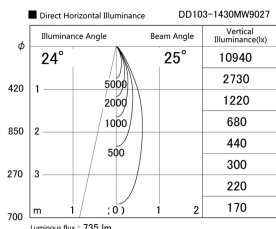

Item no. DD103-1430MW9027

Series Name: Versa R-G, Antiglare

Installation	Recessed mount
Type	Versa R-G, Antiglare
Fixture wattage	13.4W
Beam angle	25 deg.
Color Temp.	2700K
CRI	Ra>85
Luminous	734 lm
Body	Die-cast aluminum alloy
Body finish	N/A
Trim finish	White
Reflector finish	Mirror
IP Rate	IP20
Light source	COB module
Input Voltage	AC220~240V
Dimming Type	Non-Dimmable
Certificate	CE, CCC
Cut Hole	100mm