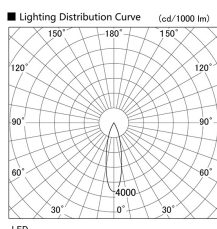

Item no. DD103-1430MW9027

Series Name: Versa R-G, Antiglare

Installation	Recessed mount
Type	Versa R-G, Antiglare
Fixture wattage	13.4W
Beam angle	25 deg.
Color Temp.	2700K
CRI	Ra>85
Luminous	734 lm
Body	Die-cast aluminum alloy
Body finish	N/A
Trim finish	White
Reflector finish	Mirror
IP Rate	IP20
Light source	COB module
Input Voltage	AC220~240V
Dimming Type	Non-Dimmable
Certificate	CE, CCC
Cut Hole	100mm