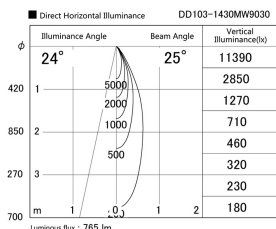

Item no. DD103-1430MW9030

Series Name: Versa R-G, Antiglare

Installation	Recessed mount
Type	
Fixture wattage	13.4W
Beam angle	25 deg.
Color Temp.	3000K
CRI	Ra>85
Luminous	764 lm
Body	Die-cast aluminum alloy
Body finish	N/A
Trim finish	White
Reflector finish	Mirror
IP Rate	IP20
Light source	COB module
Input Voltage	AC220~240V
Dimming Type	Non-Dimmable
Certificate	CE, CCC
Cut Hole	100mm