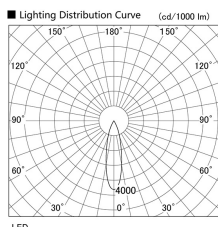

Item no. DD103-1430MW9030

Series Name: Versa R-G, Antiglare

Installation	Recessed mount
Type	
Fixture wattage	13.4W
Beam angle	25 deg.
Color Temp.	3000K
CRI	Ra>85
Luminous	764 lm
Body	Die-cast aluminum alloy
Body finish	N/A
Trim finish	White
Reflector finish	Mirror
IP Rate	IP20
Light source	COB module
Input Voltage	AC220~240V
Dimming Type	Non-Dimmable
Certificate	CE, CCC
Cut Hole	100mm