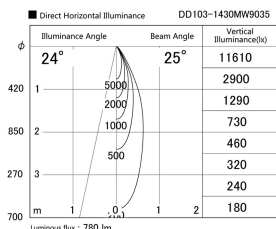

Item no. DD103-1430MW9035

Series Name: Versa R-G, Antiglare

Installation	Recessed mount
Type	Versa R-G, Antiglare
Fixture wattage	13.4W
Beam angle	25 deg.
Color Temp.	3500K
CRI	Ra>85
Luminous	779 lm
Body	Die-cast aluminum alloy
Body finish	N/A
Trim finish	White
Reflector finish	Mirror
IP Rate	IP20
Light source	COB module
Input Voltage	AC220~240V
Dimming Type	Non-Dimmable
Certificate	CE, CCC
Cut Hole	100mm