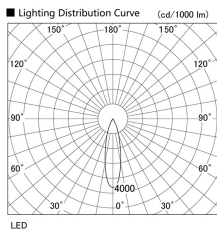

Item no. DD103-1430MW9035

Series Name: Versa R-G, Antiglare

Installation	Recessed mount
Type	
Fixture wattage	13.4W
Beam angle	25 deg.
Color Temp.	3500K
CRI	Ra>85
Luminous	779 lm
Body	Die-cast aluminum alloy
Body finish	N/A
Trim finish	White
Reflector finish	Mirror
IP Rate	IP20
Light source	COB module
Input Voltage	AC220~240V
Dimming Type	Non-Dimmable
Certificate	CE, CCC
Cut Hole	100mm