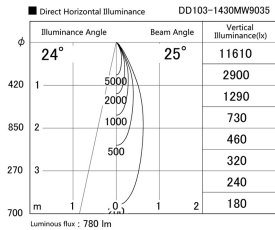

Item no. DD103-1430MW9035

Series Name: Versa R-G, Antiglare

Installation	Recessed mount
Type	
Fixture wattage	13.4W
Beam angle	25 deg.
Color Temp.	3500K
CRI	Ra>85
Luminous	779 lm
Body	Die-cast aluminum alloy
Body finish	N/A
Trim finish	White
Reflector finish	Mirror
IP Rate	IP20
Light source	COB module
Input Voltage	AC220~240V
Dimming Type	Non-Dimmable
Certificate	CE, CCC
Cut Hole	100mm