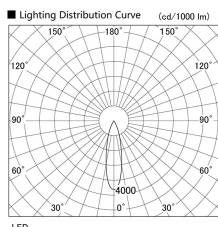

Item no. DD103-1430MW9035

Series Name: Versa R-G, Antiglare

Installation	Recessed mount
Type	Versa R-G, Antiglare
Fixture wattage	13.4W
Beam angle	25 deg.
Color Temp.	3500K
CRI	Ra>85
Luminous	779 lm
Body	Die-cast aluminum alloy
Body finish	N/A
Trim finish	White
Reflector finish	Mirror
IP Rate	IP20
Light source	COB module
Input Voltage	AC220~240V
Dimming Type	Non-Dimmable
Certificate	CE, CCC
Cut Hole	100mm