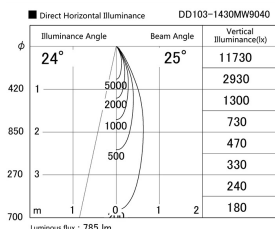

Item no. DD103-1430MW9040

Series Name: Versa R-G, Antiglare

Installation	Recessed mount
Type	
Fixture wattage	13.4W
Beam angle	25 deg.
Color Temp.	4000K
CRI	Ra>90
Luminous	787 lm
Body	Die-cast aluminum alloy
Body finish	N/A
Trim finish	White
Reflector finish	Mirror
IP Rate	IP20
Light source	COB module
Input Voltage	AC220~240V
Dimming Type	Non-Dimmable
Certificate	CE, CCC
Cut Hole	100mm