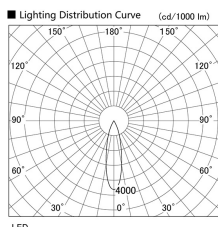

Item no. DD103-1430MW9040

Series Name: Versa R-G, Antiglare

Installation	Recessed mount
Type	
Fixture wattage	13.4W
Beam angle	25 deg.
Color Temp.	4000K
CRI	Ra>90
Luminous	787 lm
Body	Die-cast aluminum alloy
Body finish	N/A
Trim finish	White
Reflector finish	Mirror
IP Rate	IP20
Light source	COB module
Input Voltage	AC220~240V
Dimming Type	Non-Dimmable
Certificate	CE, CCC
Cut Hole	100mm