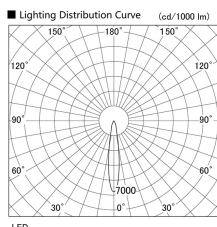

Item no. DD103-2515DW8527

Series Name: Versa R-G, Antiglare

Dark Mirror Reflector

| | |
|------------------|-------------------------|
| Installation | Recessed mount |
| Type | |
| Fixture wattage | 23W |
| Beam angle | 17 deg. |
| Color Temp. | 2700K |
| CRI | Ra>85 |
| Luminous | 1578 lm |
| Body | Die-cast aluminum alloy |
| Body finish | N/A |
| Trim finish | White |
| Reflector finish | Dark Mirror |
| IP Rate | IP20 |
| Light source | COB module |
| Input Voltage | AC220~240V |
| Dimming Type | Non-Dimmable |
| Certificate | CE, CCC |
| Cut Hole | 125mm |