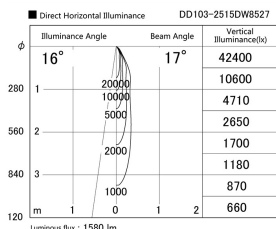

Item no. DD103-2515DW8527

Series Name: Versa R-G, Antiglare

Dark Mirror Reflector

| | |
|------------------|-------------------------|
| Installation | Recessed mount |
| Type | |
| Fixture wattage | 23W |
| Beam angle | 17 deg. |
| Color Temp. | 2700K |
| CRI | Ra>85 |
| Luminous | 1578 lm |
| Body | Die-cast aluminum alloy |
| Body finish | N/A |
| Trim finish | White |
| Reflector finish | Dark Mirror |
| IP Rate | IP20 |
| Light source | COB module |
| Input Voltage | AC220~240V |
| Dimming Type | Non-Dimmable |
| Certificate | CE, CCC |
| Cut Hole | 125mm |