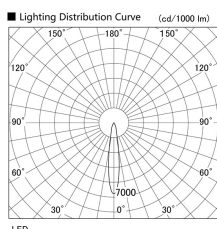

Item no. DD103-2515DW8527

Series Name: Versa R-G, Antiglare

Dark Mirror Reflector

Installation	Recessed mount
Type	Versa R-G, Antiglare
Fixture wattage	23W
Beam angle	17 deg.
Color Temp.	2700K
CRI	Ra>85
Luminous	1578 lm
Body	Die-cast aluminum alloy
Body finish	N/A
Trim finish	White
Reflector finish	Dark Mirror
IP Rate	IP20
Light source	COB module
Input Voltage	AC220~240V
Dimming Type	Non-Dimmable
Certificate	CE, CCC
Cut Hole	125mm