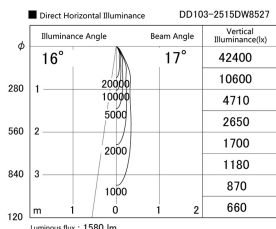

Item no. DD103-2515DW8527

Series Name: Versa R-G, Antiglare

Dark Mirror Reflector

Installation	Recessed mount
Type	Versa R-G, Antiglare
Fixture wattage	23W
Beam angle	17 deg.
Color Temp.	2700K
CRI	Ra>85
Luminous	1578 lm
Body	Die-cast aluminum alloy
Body finish	N/A
Trim finish	White
Reflector finish	Dark Mirror
IP Rate	IP20
Light source	COB module
Input Voltage	AC220~240V
Dimming Type	Non-Dimmable
Certificate	CE, CCC
Cut Hole	125mm