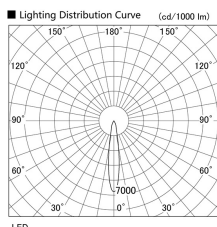

Item no. DD103-2515DW8535

Series Name: Versa R-G, Antiglare

Dark Mirror Reflector

Installation	Recessed mount
Type	
Fixture wattage	23W
Beam angle	17 deg.
Color Temp.	3500K
CRI	Ra>85
Luminous	1677 lm
Body	Die-cast aluminum alloy
Body finish	N/A
Trim finish	White
Reflector finish	Dark Mirror
IP Rate	IP20
Light source	COB module
Input Voltage	AC220~240V
Dimming Type	Non-Dimmable
Certificate	CE, CCC
Cut Hole	125mm