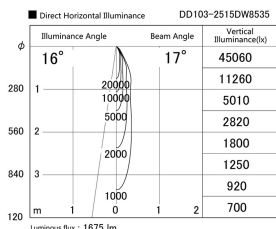

Item no. DD103-2515DW8535

Series Name: Versa R-G, Antiglare

Dark Mirror Reflector

Installation	Recessed mount
Type	
Fixture wattage	23W
Beam angle	17 deg.
Color Temp.	3500K
CRI	Ra>85
Luminous	1677 lm
Body	Die-cast aluminum alloy
Body finish	N/A
Trim finish	White
Reflector finish	Dark Mirror
IP Rate	IP20
Light source	COB module
Input Voltage	AC220~240V
Dimming Type	Non-Dimmable
Certificate	CE, CCC
Cut Hole	125mm