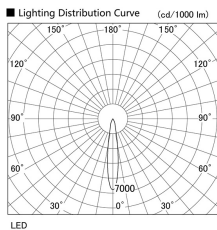

Item no. DD103-2515DW8540

Series Name: Versa R-G, Antiglare

Dark Mirror Reflector

Installation	Recessed mount
Type	Versa R-G, Antiglare
Fixture wattage	23W
Beam angle	17 deg.
Color Temp.	4000K
CRI	Ra>85
Luminous	1693 lm
Body	Die-cast aluminum alloy
Body finish	N/A
Trim finish	White
Reflector finish	Dark Mirror
IP Rate	IP20
Light source	COB module
Input Voltage	AC220~240V
Dimming Type	Non-Dimmable
Certificate	CE, CCC
Cut Hole	125mm