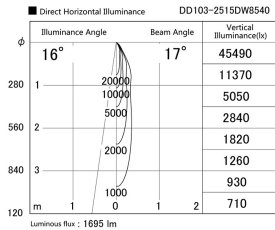

Item no. DD103-2515DW8540

Series Name: Versa R-G, Antiglare

Dark Mirror Reflector

Installation	Recessed mount
Type	Versa R-G, Antiglare
Fixture wattage	23W
Beam angle	17 deg.
Color Temp.	4000K
CRI	Ra>85
Luminous	1693 lm
Body	Die-cast aluminum alloy
Body finish	N/A
Trim finish	White
Reflector finish	Dark Mirror
IP Rate	IP20
Light source	COB module
Input Voltage	AC220~240V
Dimming Type	Non-Dimmable
Certificate	CE, CCC
Cut Hole	125mm