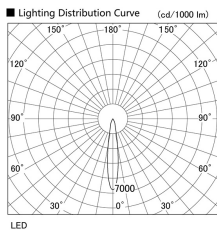

Item no. DD103-2515DW8540

Series Name: Versa R-G, Antiglare

Dark Mirror Reflector

Installation	Recessed mount
Type	
Fixture wattage	23W
Beam angle	17 deg.
Color Temp.	4000K
CRI	Ra>85
Luminous	1693 lm
Body	Die-cast aluminum alloy
Body finish	N/A
Trim finish	White
Reflector finish	Dark Mirror
IP Rate	IP20
Light source	COB module
Input Voltage	AC220~240V
Dimming Type	Non-Dimmable
Certificate	CE, CCC
Cut Hole	125mm