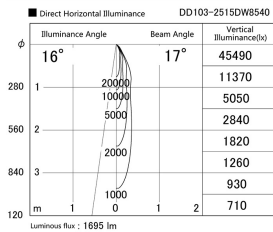

Item no. DD103-2515DW8540

Series Name: Versa R-G, Antiglare

Dark Mirror Reflector

Installation	Recessed mount
Type	
Fixture wattage	23W
Beam angle	17 deg.
Color Temp.	4000K
CRI	Ra>85
Luminous	1693 lm
Body	Die-cast aluminum alloy
Body finish	N/A
Trim finish	White
Reflector finish	Dark Mirror
IP Rate	IP20
Light source	COB module
Input Voltage	AC220~240V
Dimming Type	Non-Dimmable
Certificate	CE, CCC
Cut Hole	125mm