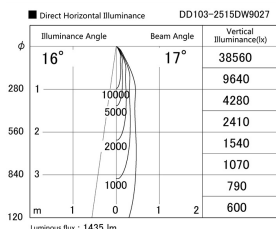

Item no. DD103-2515DW9027

Series Name: Versa R-G, Antiglare

Dark Mirror Reflector

Installation	Recessed mount
Type	
Fixture wattage	23W
Beam angle	17 deg.
Color Temp.	2700K
CRI	Ra>90
Luminous	1435 lm
Body	Die-cast aluminum alloy
Body finish	N/A
Trim finish	White
Reflector finish	Dark Mirror
IP Rate	IP20
Light source	COB module
Input Voltage	AC220~240V
Dimming Type	Non-Dimmable
Certificate	CE, CCC
Cut Hole	125mm