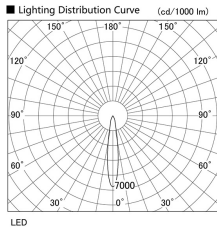

Item no. DD103-2515DW9027

Series Name: Versa R-G, Antiglare

Dark Mirror Reflector

Installation	Recessed mount
Type	Versa R-G, Antiglare
Fixture wattage	23W
Beam angle	17 deg.
Color Temp.	2700K
CRI	Ra>90
Luminous	1435 lm
Body	Die-cast aluminum alloy
Body finish	N/A
Trim finish	White
Reflector finish	Dark Mirror
IP Rate	IP20
Light source	COB module
Input Voltage	AC220~240V
Dimming Type	Non-Dimmable
Certificate	CE, CCC
Cut Hole	125mm