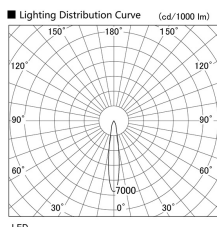

Item no. DD103-2515DW9027

Series Name: Versa R-G, Antiglare

Dark Mirror Reflector

Installation	Recessed mount
Type	
Fixture wattage	23W
Beam angle	17 deg.
Color Temp.	2700K
CRI	Ra>90
Luminous	1435 lm
Body	Die-cast aluminum alloy
Body finish	N/A
Trim finish	White
Reflector finish	Dark Mirror
IP Rate	IP20
Light source	COB module
Input Voltage	AC220~240V
Dimming Type	Non-Dimmable
Certificate	CE, CCC
Cut Hole	125mm