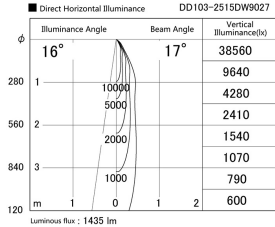

Item no. DD103-2515DW9027

Series Name: Versa R-G, Antiglare

Dark Mirror Reflector

Installation	Recessed mount
Type	Versa R-G, Antiglare
Fixture wattage	23W
Beam angle	17 deg.
Color Temp.	2700K
CRI	Ra>90
Luminous	1435 lm
Body	Die-cast aluminum alloy
Body finish	N/A
Trim finish	White
Reflector finish	Dark Mirror
IP Rate	IP20
Light source	COB module
Input Voltage	AC220~240V
Dimming Type	Non-Dimmable
Certificate	CE, CCC
Cut Hole	125mm