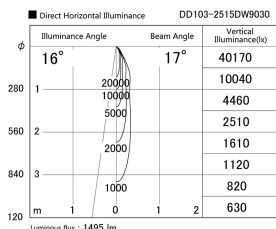

Item no. DD103-2515DW9030

Series Name: Versa R-G, Antiglare

Dark Mirror Reflector

| | |
|------------------|-------------------------|
| Installation | Recessed mount |
| Type | |
| Fixture wattage | 23W |
| Beam angle | 17 deg. |
| Color Temp. | 3000K |
| CRI | Ra>90 |
| Luminous | 1495 lm |
| Body | Die-cast aluminum alloy |
| Body finish | N/A |
| Trim finish | White |
| Reflector finish | Dark Mirror |
| IP Rate | IP20 |
| Light source | COB module |
| Input Voltage | AC220~240V |
| Dimming Type | Non-Dimmable |
| Certificate | CE, CCC |
| Cut Hole | 125mm |