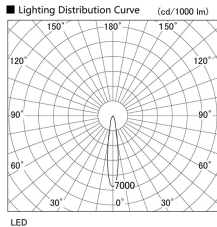

Item no. DD103-2515DW9030

Series Name: Versa R-G, Antiglare

Dark Mirror Reflector

Installation	Recessed mount
Type	Versa R-G, Antiglare
Fixture wattage	23W
Beam angle	17 deg.
Color Temp.	3000K
CRI	Ra>90
Luminous	1495 lm
Body	Die-cast aluminum alloy
Body finish	N/A
Trim finish	White
Reflector finish	Dark Mirror
IP Rate	IP20
Light source	COB module
Input Voltage	AC220~240V
Dimming Type	Non-Dimmable
Certificate	CE, CCC
Cut Hole	125mm