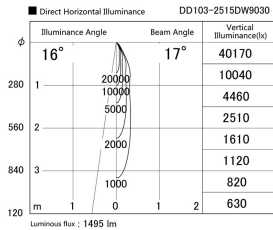

Item no. DD103-2515DW9030

Series Name: Versa R-G, Antiglare

Dark Mirror Reflector

Installation	Recessed mount
Type	Versa R-G, Antiglare
Fixture wattage	23W
Beam angle	17 deg.
Color Temp.	3000K
CRI	Ra>90
Luminous	1495 lm
Body	Die-cast aluminum alloy
Body finish	N/A
Trim finish	White
Reflector finish	Dark Mirror
IP Rate	IP20
Light source	COB module
Input Voltage	AC220~240V
Dimming Type	Non-Dimmable
Certificate	CE, CCC
Cut Hole	125mm