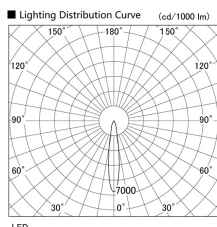

Item no. DD103-2515DW9030

Series Name: Versa R-G, Antiglare

Dark Mirror Reflector

| | |
|------------------|-------------------------|
| Installation | Recessed mount |
| Type | |
| Fixture wattage | 23W |
| Beam angle | 17 deg. |
| Color Temp. | 3000K |
| CRI | Ra>90 |
| Luminous | 1495 lm |
| Body | Die-cast aluminum alloy |
| Body finish | N/A |
| Trim finish | White |
| Reflector finish | Dark Mirror |
| IP Rate | IP20 |
| Light source | COB module |
| Input Voltage | AC220~240V |
| Dimming Type | Non-Dimmable |
| Certificate | CE, CCC |
| Cut Hole | 125mm |