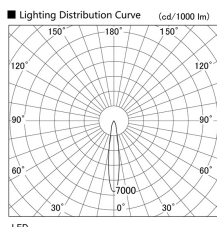

Item no. DD103-2515DW9035

Series Name: Versa R-G, Antiglare

Dark Mirror Reflector

Installation	Recessed mount
Type	
Fixture wattage	23W
Beam angle	17 deg.
Color Temp.	3500K
CRI	Ra>90
Luminous	1525 lm
Body	Die-cast aluminum alloy
Body finish	N/A
Trim finish	White
Reflector finish	Dark Mirror
IP Rate	IP20
Light source	COB module
Input Voltage	AC220~240V
Dimming Type	Non-Dimmable
Certificate	CE, CCC
Cut Hole	125mm