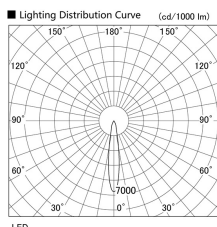

Item no. DD103-2515DW9035

Series Name: Versa R-G, Antiglare

Dark Mirror Reflector

|                  |                         |
|------------------|-------------------------|
| Installation     | Recessed mount          |
| Type             | Versa R-G, Antiglare    |
| Fixture wattage  | 23W                     |
| Beam angle       | 17 deg.                 |
| Color Temp.      | 3500K                   |
| CRI              | Ra>90                   |
| Luminous         | 1525 lm                 |
| Body             | Die-cast aluminum alloy |
| Body finish      | N/A                     |
| Trim finish      | White                   |
| Reflector finish | Dark Mirror             |
| IP Rate          | IP20                    |
| Light source     | COB module              |
| Input Voltage    | AC220~240V              |
| Dimming Type     | Non-Dimmable            |
| Certificate      | CE, CCC                 |
| Cut Hole         | 125mm                   |