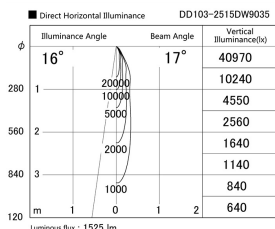

Item no. DD103-2515DW9035

Series Name: Versa R-G, Antiglare

Dark Mirror Reflector

Installation	Recessed mount
Type	
Fixture wattage	23W
Beam angle	17 deg.
Color Temp.	3500K
CRI	Ra>90
Luminous	1525 lm
Body	Die-cast aluminum alloy
Body finish	N/A
Trim finish	White
Reflector finish	Dark Mirror
IP Rate	IP20
Light source	COB module
Input Voltage	AC220~240V
Dimming Type	Non-Dimmable
Certificate	CE, CCC
Cut Hole	125mm