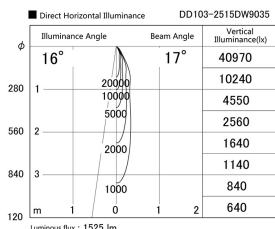

Item no. DD103-2515DW9035

Series Name: Versa R-G, Antiglare

Dark Mirror Reflector

|                  |                         |
|------------------|-------------------------|
| Installation     | Recessed mount          |
| Type             | Versa R-G, Antiglare    |
| Fixture wattage  | 23W                     |
| Beam angle       | 17 deg.                 |
| Color Temp.      | 3500K                   |
| CRI              | Ra>90                   |
| Luminous         | 1525 lm                 |
| Body             | Die-cast aluminum alloy |
| Body finish      | N/A                     |
| Trim finish      | White                   |
| Reflector finish | Dark Mirror             |
| IP Rate          | IP20                    |
| Light source     | COB module              |
| Input Voltage    | AC220~240V              |
| Dimming Type     | Non-Dimmable            |
| Certificate      | CE, CCC                 |
| Cut Hole         | 125mm                   |