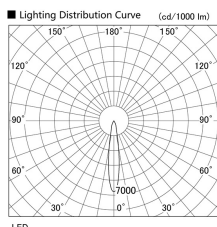

Item no. DD103-2515DW9040

Series Name: Versa R-G, Antiglare

Dark Mirror Reflector

Installation	Recessed mount
Type	Versa R-G, Antiglare
Fixture wattage	23W
Beam angle	17 deg.
Color Temp.	4000K
CRI	Ra>90
Luminous	1540 lm
Body	Die-cast aluminum alloy
Body finish	N/A
Trim finish	White
Reflector finish	Dark Mirror
IP Rate	IP20
Light source	COB module
Input Voltage	AC220~240V
Dimming Type	Non-Dimmable
Certificate	CE, CCC
Cut Hole	125mm