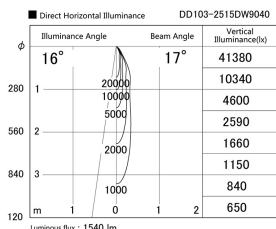

Item no. DD103-2515DW9040

Series Name: Versa R-G, Antiglare

Dark Mirror Reflector

Installation	Recessed mount
Type	Versa R-G, Antiglare
Fixture wattage	23W
Beam angle	17 deg.
Color Temp.	4000K
CRI	Ra>90
Luminous	1540 lm
Body	Die-cast aluminum alloy
Body finish	N/A
Trim finish	White
Reflector finish	Dark Mirror
IP Rate	IP20
Light source	COB module
Input Voltage	AC220~240V
Dimming Type	Non-Dimmable
Certificate	CE, CCC
Cut Hole	125mm