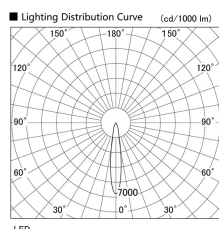

Item no. DD103-2515DW9040

Series Name: Versa R-G, Antiglare

Dark Mirror Reflector

Installation	Recessed mount
Type	
Fixture wattage	23W
Beam angle	17 deg.
Color Temp.	4000K
CRI	Ra>90
Luminous	1540 lm
Body	Die-cast aluminum alloy
Body finish	N/A
Trim finish	White
Reflector finish	Dark Mirror
IP Rate	IP20
Light source	COB module
Input Voltage	AC220~240V
Dimming Type	Non-Dimmable
Certificate	CE, CCC
Cut Hole	125mm