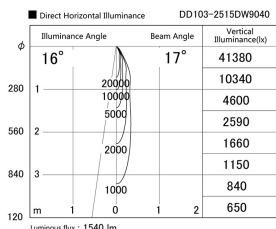

Item no. DD103-2515DW9040

Series Name: Versa R-G, Antiglare

Dark Mirror Reflector

Installation	Recessed mount
Type	
Fixture wattage	23W
Beam angle	17 deg.
Color Temp.	4000K
CRI	Ra>90
Luminous	1540 lm
Body	Die-cast aluminum alloy
Body finish	N/A
Trim finish	White
Reflector finish	Dark Mirror
IP Rate	IP20
Light source	COB module
Input Voltage	AC220~240V
Dimming Type	Non-Dimmable
Certificate	CE, CCC
Cut Hole	125mm