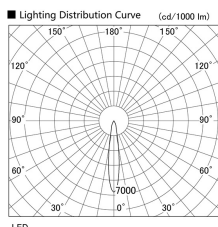

Item no. DD103-2515MW8527

Series Name: Versa R-G, Antiglare

Installation	Recessed mount
Type	
Fixture wattage	23W
Beam angle	17 deg.
Color Temp.	2700K
CRI	Ra>85
Luminous	1583 lm
Body	Die-cast aluminum alloy
Body finish	N/A
Trim finish	White
Reflector finish	Mirror
IP Rate	IP20
Light source	COB module
Input Voltage	AC220~240V
Dimming Type	Non-Dimmable
Certificate	CE, CCC
Cut Hole	125mm