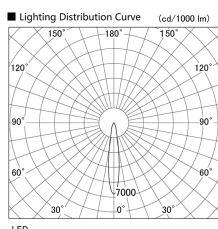

Item no. DD103-2515MW8527

Series Name: Versa R-G, Antiglare

Installation	Recessed mount
Type	Versa R-G, Antiglare
Fixture wattage	23W
Beam angle	17 deg.
Color Temp.	2700K
CRI	Ra>85
Luminous	1583 lm
Body	Die-cast aluminum alloy
Body finish	N/A
Trim finish	White
Reflector finish	Mirror
IP Rate	IP20
Light source	COB module
Input Voltage	AC220~240V
Dimming Type	Non-Dimmable
Certificate	CE, CCC
Cut Hole	125mm