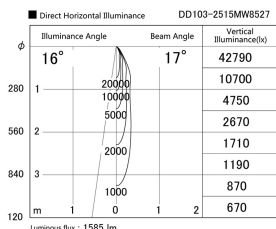

Item no. DD103-2515MW8527

Series Name: Versa R-G, Antiglare

Installation	Recessed mount
Type	Versa R-G, Antiglare
Fixture wattage	23W
Beam angle	17 deg.
Color Temp.	2700K
CRI	Ra>85
Luminous	1583 lm
Body	Die-cast aluminum alloy
Body finish	N/A
Trim finish	White
Reflector finish	Mirror
IP Rate	IP20
Light source	COB module
Input Voltage	AC220~240V
Dimming Type	Non-Dimmable
Certificate	CE, CCC
Cut Hole	125mm