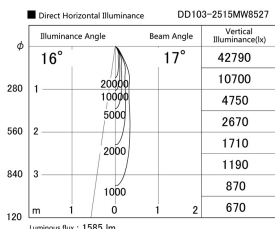

Item no. DD103-2515MW8527

Series Name: Versa R-G, Antiglare

Installation	Recessed mount
Type	
Fixture wattage	23W
Beam angle	17 deg.
Color Temp.	2700K
CRI	Ra>85
Luminous	1583 lm
Body	Die-cast aluminum alloy
Body finish	N/A
Trim finish	White
Reflector finish	Mirror
IP Rate	IP20
Light source	COB module
Input Voltage	AC220~240V
Dimming Type	Non-Dimmable
Certificate	CE, CCC
Cut Hole	125mm