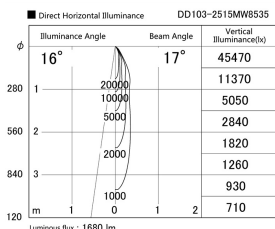

Item no. DD103-2515MW8535

Series Name: Versa R-G, Antiglare

Installation	Recessed mount
Type	
Fixture wattage	23W
Beam angle	17 deg.
Color Temp.	3500K
CRI	Ra>85
Luminous	1682 lm
Body	Die-cast aluminum alloy
Body finish	N/A
Trim finish	White
Reflector finish	Mirror
IP Rate	IP20
Light source	COB module
Input Voltage	AC220~240V
Dimming Type	Non-Dimmable
Certificate	CE, CCC
Cut Hole	125mm