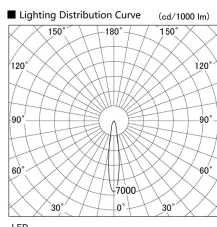

Item no. DD103-2515MW8535

Series Name: Versa R-G, Antiglare

Installation	Recessed mount
Type	
Fixture wattage	23W
Beam angle	17 deg.
Color Temp.	3500K
CRI	Ra>85
Luminous	1682 lm
Body	Die-cast aluminum alloy
Body finish	N/A
Trim finish	White
Reflector finish	Mirror
IP Rate	IP20
Light source	COB module
Input Voltage	AC220~240V
Dimming Type	Non-Dimmable
Certificate	CE, CCC
Cut Hole	125mm