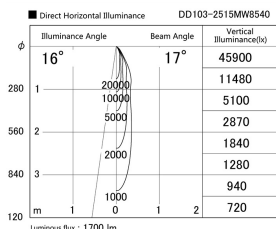

Item no. DD103-2515MW8540

Series Name: Versa R-G, Antiglare

Installation	Recessed mount
Type	Versa R-G, Antiglare
Fixture wattage	23W
Beam angle	17 deg.
Color Temp.	4000K
CRI	Ra>85
Luminous	1698 lm
Body	Die-cast aluminum alloy
Body finish	N/A
Trim finish	White
Reflector finish	Mirror
IP Rate	IP20
Light source	COB module
Input Voltage	AC220~240V
Dimming Type	Non-Dimmable
Certificate	CE, CCC
Cut Hole	125mm