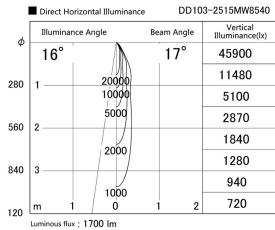

Item no. DD103-2515MW8540

Series Name: Versa R-G, Antiglare

Installation	Recessed mount
Type	
Fixture wattage	23W
Beam angle	17 deg.
Color Temp.	4000K
CRI	Ra>85
Luminous	1698 lm
Body	Die-cast aluminum alloy
Body finish	N/A
Trim finish	White
Reflector finish	Mirror
IP Rate	IP20
Light source	COB module
Input Voltage	AC220~240V
Dimming Type	Non-Dimmable
Certificate	CE, CCC
Cut Hole	125mm