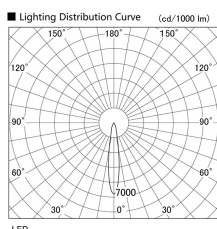

Item no. DD103-2515MW8540

Series Name: Versa R-G, Antiglare

Installation	Recessed mount
Type	Versa R-G, Antiglare
Fixture wattage	23W
Beam angle	17 deg.
Color Temp.	4000K
CRI	Ra>85
Luminous	1698 lm
Body	Die-cast aluminum alloy
Body finish	N/A
Trim finish	White
Reflector finish	Mirror
IP Rate	IP20
Light source	COB module
Input Voltage	AC220~240V
Dimming Type	Non-Dimmable
Certificate	CE, CCC
Cut Hole	125mm