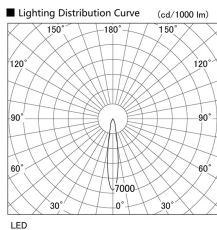

Item no. DD103-2515MW8540

Series Name: Versa R-G, Antiglare

Installation	Recessed mount
Type	
Fixture wattage	23W
Beam angle	17 deg.
Color Temp.	4000K
CRI	Ra>85
Luminous	1698 lm
Body	Die-cast aluminum alloy
Body finish	N/A
Trim finish	White
Reflector finish	Mirror
IP Rate	IP20
Light source	COB module
Input Voltage	AC220~240V
Dimming Type	Non-Dimmable
Certificate	CE, CCC
Cut Hole	125mm