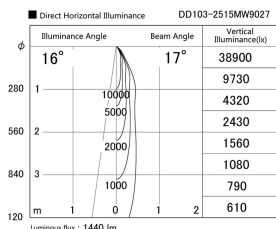

Item no. DD103-2515MW9027

Series Name: Versa R-G, Antiglare

Installation	Recessed mount
Type	
Fixture wattage	23W
Beam angle	17 deg.
Color Temp.	2700K
CRI	Ra>90
Luminous	1439 lm
Body	Die-cast aluminum alloy
Body finish	N/A
Trim finish	White
Reflector finish	Mirror
IP Rate	IP20
Light source	COB module
Input Voltage	AC220~240V
Dimming Type	Non-Dimmable
Certificate	CE, CCC
Cut Hole	125mm