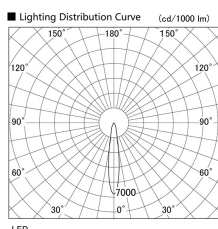

Item no. DD103-2515MW9027

Series Name: Versa R-G, Antiglare

Installation	Recessed mount
Type	Versa R-G, Antiglare
Fixture wattage	23W
Beam angle	17 deg.
Color Temp.	2700K
CRI	Ra>90
Luminous	1439 lm
Body	Die-cast aluminum alloy
Body finish	N/A
Trim finish	White
Reflector finish	Mirror
IP Rate	IP20
Light source	COB module
Input Voltage	AC220~240V
Dimming Type	Non-Dimmable
Certificate	CE, CCC
Cut Hole	125mm