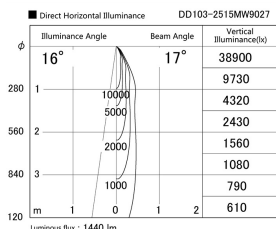

Item no. DD103-2515MW9027

Series Name: Versa R-G, Antiglare

Installation	Recessed mount
Type	Versa R-G, Antiglare
Fixture wattage	23W
Beam angle	17 deg.
Color Temp.	2700K
CRI	Ra>90
Luminous	1439 lm
Body	Die-cast aluminum alloy
Body finish	N/A
Trim finish	White
Reflector finish	Mirror
IP Rate	IP20
Light source	COB module
Input Voltage	AC220~240V
Dimming Type	Non-Dimmable
Certificate	CE, CCC
Cut Hole	125mm