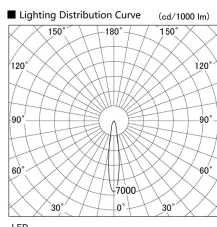

Item no. DD103-2515MW9027

Series Name: Versa R-G, Antiglare

Installation	Recessed mount
Type	
Fixture wattage	23W
Beam angle	17 deg.
Color Temp.	2700K
CRI	Ra>90
Luminous	1439 lm
Body	Die-cast aluminum alloy
Body finish	N/A
Trim finish	White
Reflector finish	Mirror
IP Rate	IP20
Light source	COB module
Input Voltage	AC220~240V
Dimming Type	Non-Dimmable
Certificate	CE, CCC
Cut Hole	125mm